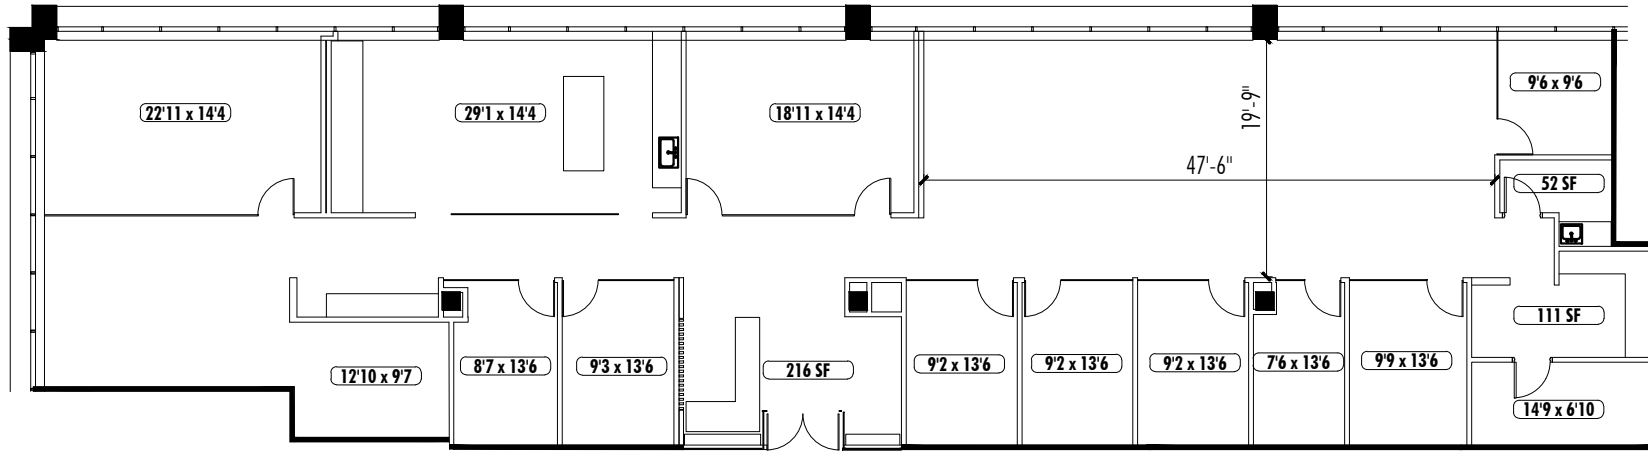

Key Plan

Brooke Dewey 404.995.2138 | David Horne 404.995.6321
 brooke.dewey@jll.com | david.horne@jll.com

NELSON

100 Peachtree • Suite 1400 • 5,401 RSF

Available Suite