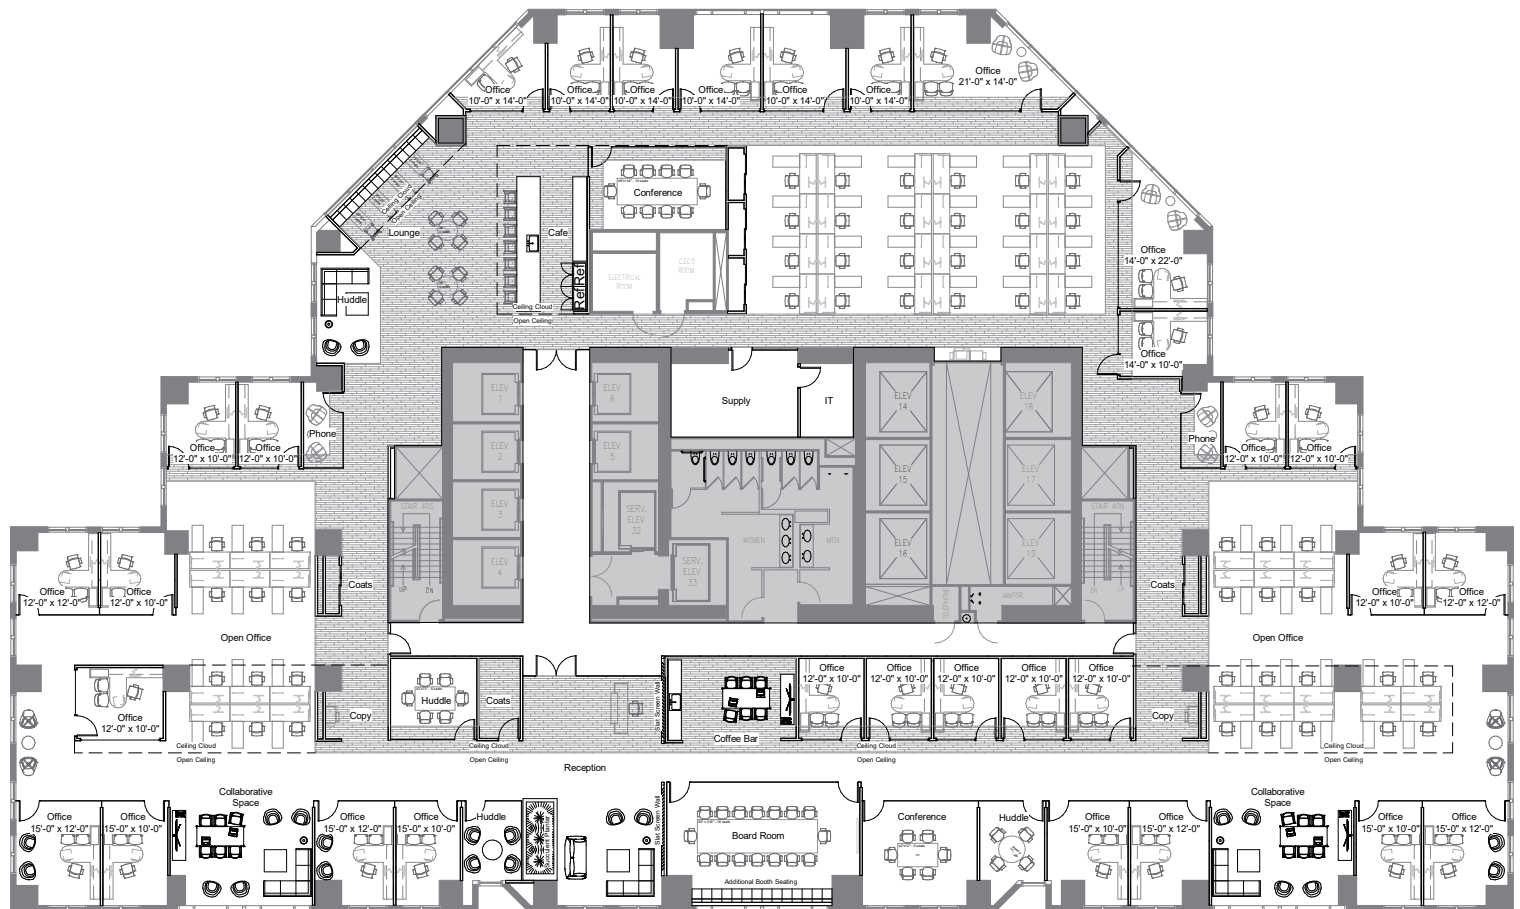

SUITE 3800
22,940 RSF

CLICK HERE
For a Virtual 3-D Tour

CLICK HERE
To Experience 311

SUITE 3800

22,940 RSF

[CLICK HERE](#)
For a Virtual 3-D Tour

[CLICK HERE](#)
To Experience 311

SUITE 3800