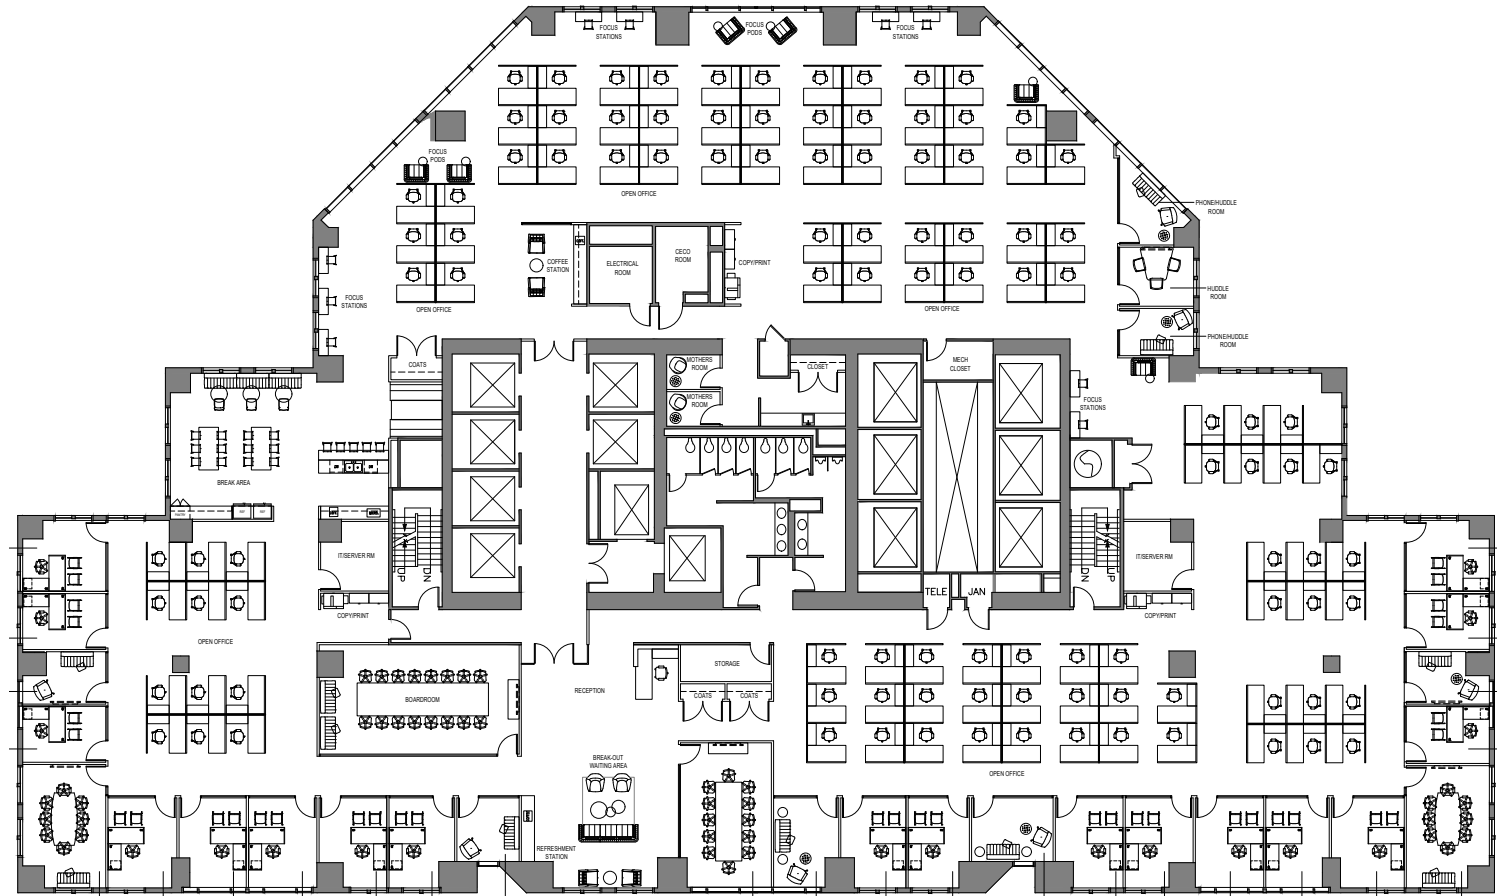

SUITE 3800
22,940 RSF

CLICK HERE
For a Virtual 3-D Tour

CLICK HERE
To Experience 311

SUITE 3800

22,940 RSF

[CLICK HERE](#)
For a Virtual 3-D Tour

[CLICK HERE](#)
To Experience 311

SUITE 3800