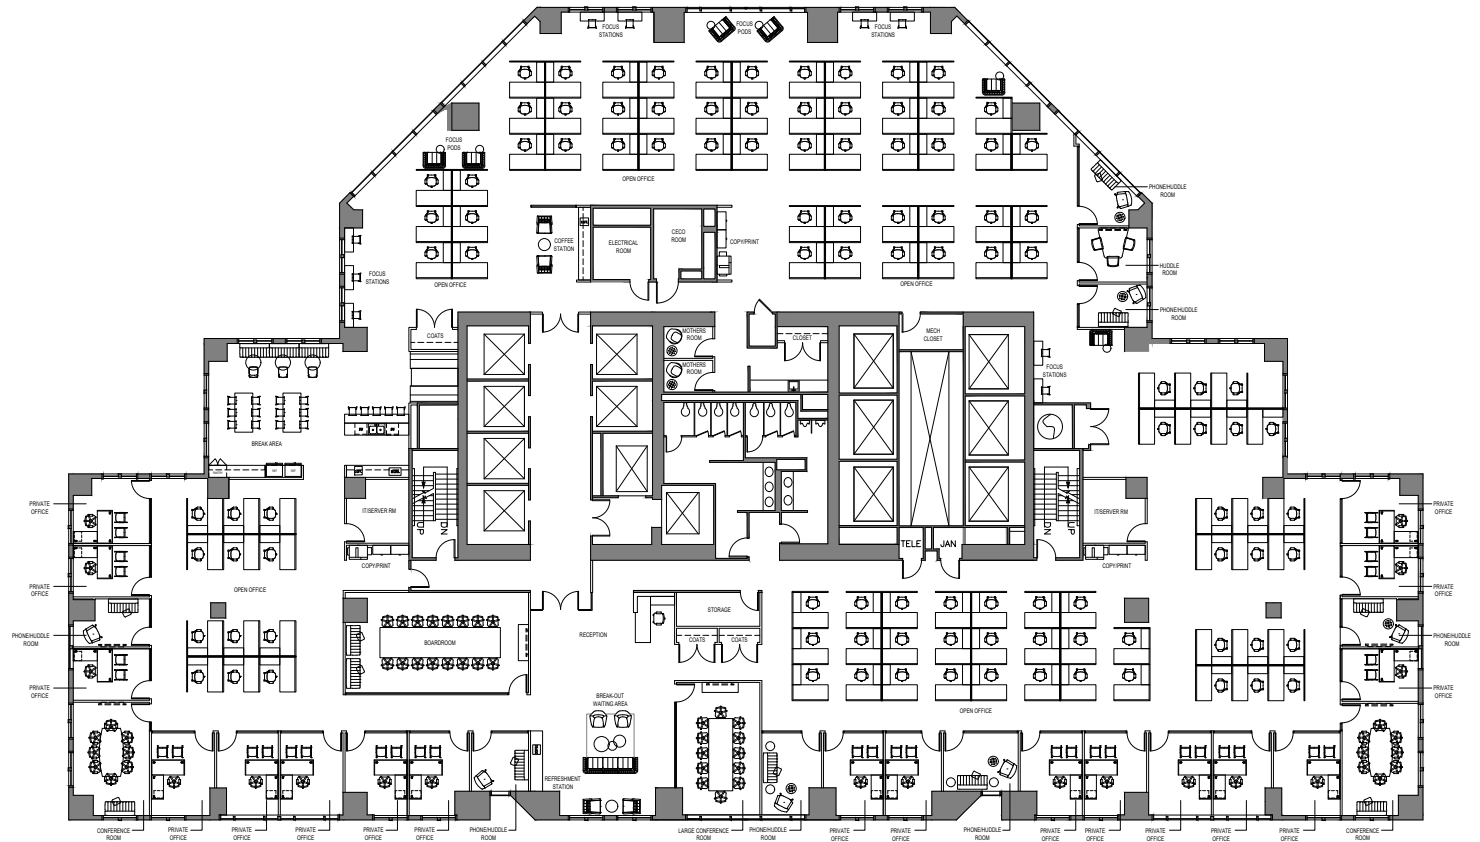

SUITE 3900

22,931 RSF

Headcount: 125 employees
Efficiency: 183 rsf/employee

107 workstations
18 private offices
4 conference rooms

Michael Lirtzman
(312) 612-5933
michael.lirtzman@colliers.com

Marina Zelenkova
(312) 777-2638
marina.zelenkova@colliers.com

311 SOUTH
WACKER

SUITE 3900

22,931 RSF

[CLICK HERE](#)
To View the Space

[CLICK HERE](#)
To Experience 311

Michael Lirtzman
(312) 612-5933
michael.lirtzman@colliers.com

Marina Zelenkova
(312) 777-2638
marina.zelenkova@colliers.com