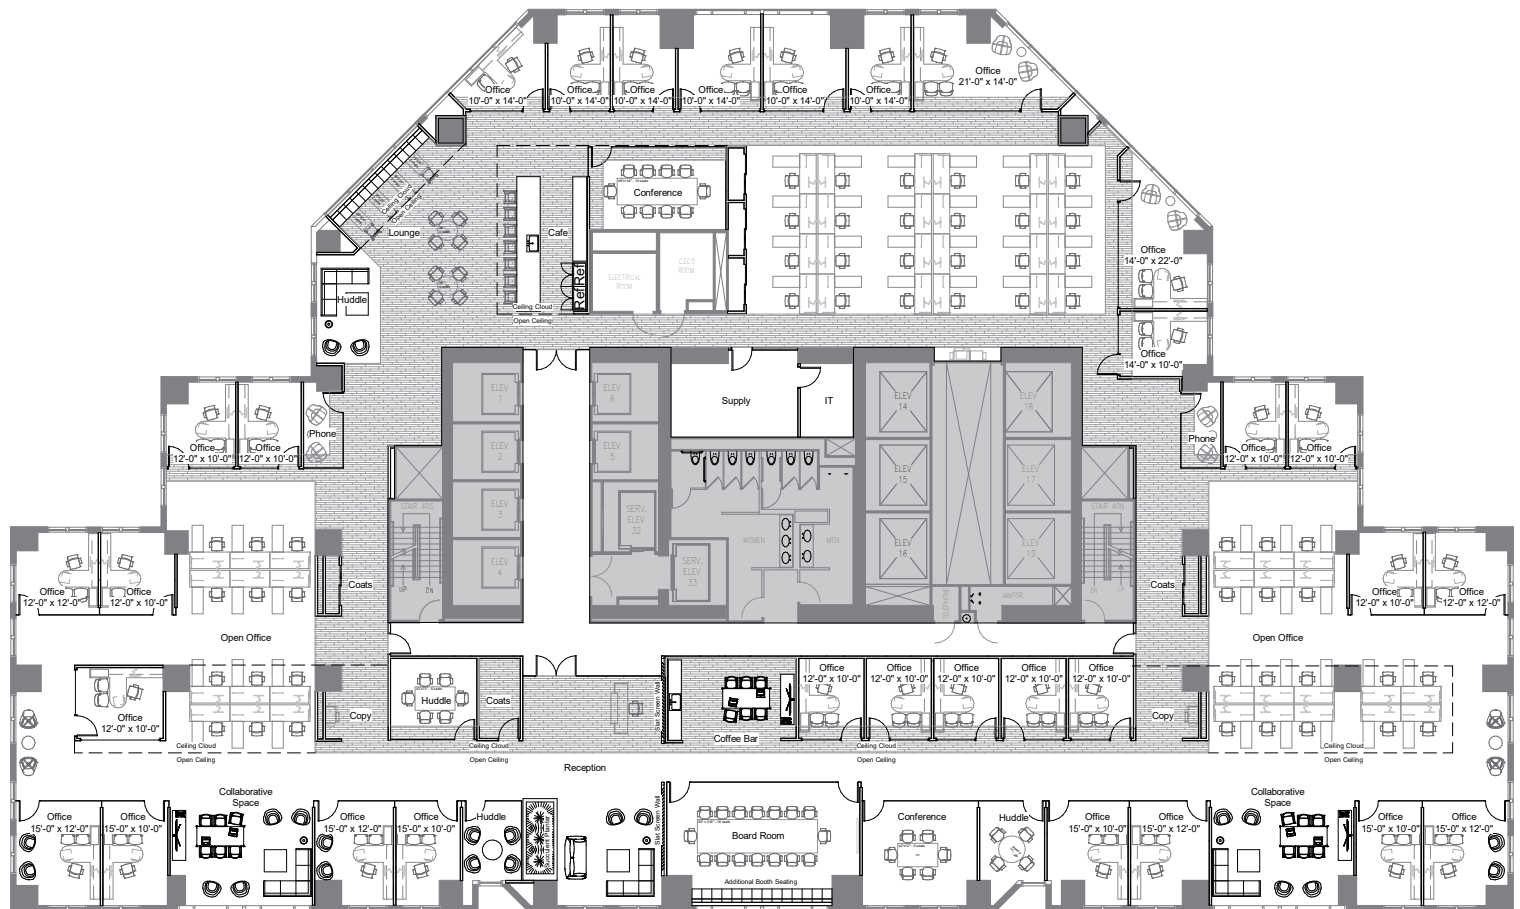

SUITE 4000
22,875 RSF

CLICK HERE
For a Virtual 3-D Tour

CLICK HERE
To Experience 311

SUITE 4000
22,875 RSF

[CLICK HERE](#)
For a Virtual 3-D Tour

[CLICK HERE](#)
To Experience 311

SUITE 4000

22,875 RSF