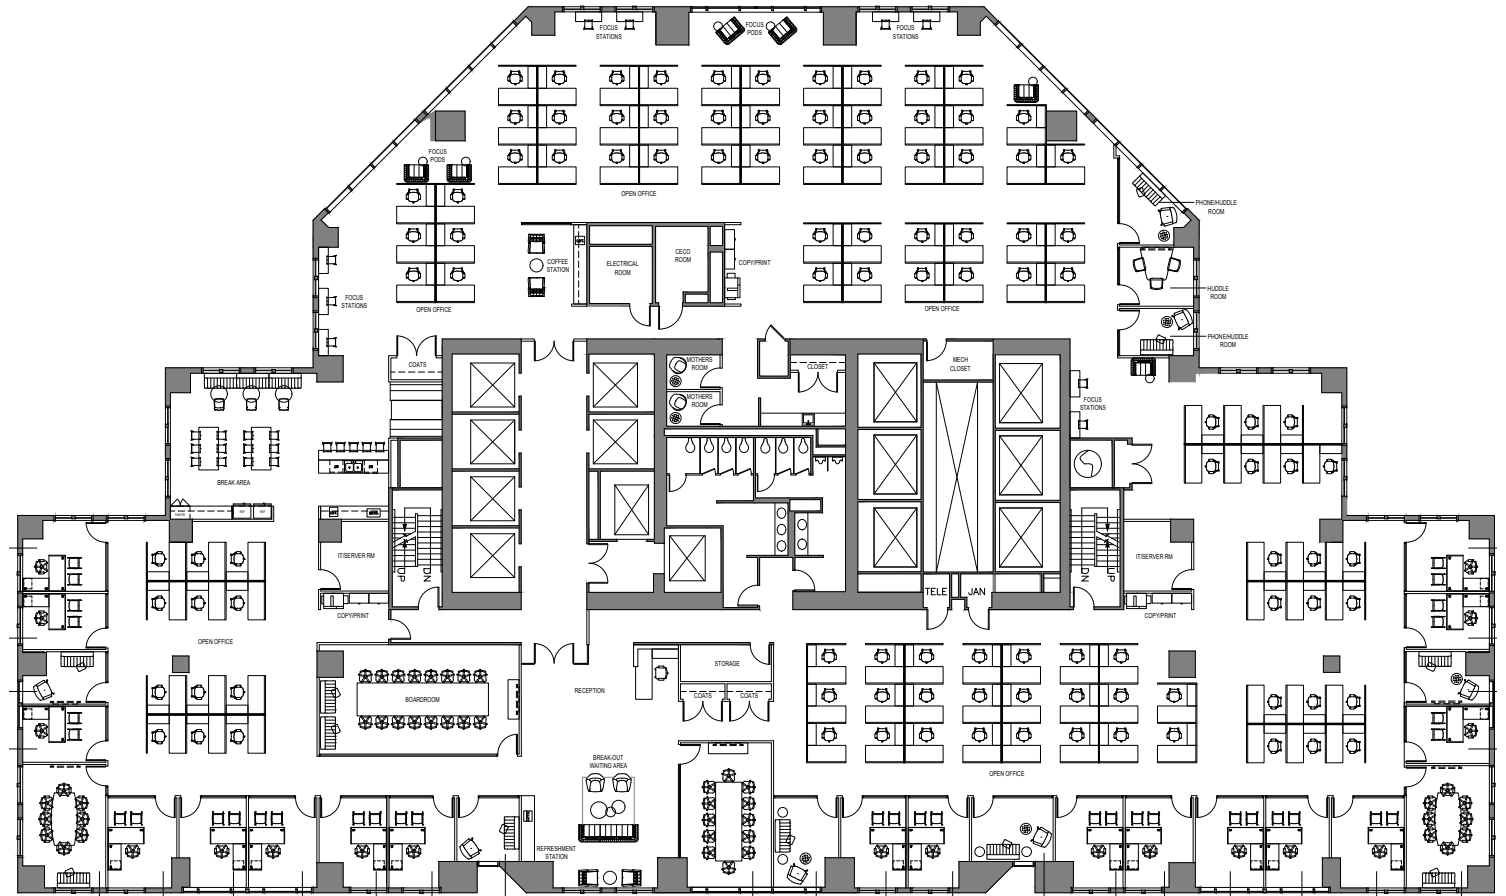

SUITE 4000
22,875 RSF

CLICK HERE
For a Virtual 3-D Tour

CLICK HERE
To Experience 311

SUITE 4000
22,875 RSF

[CLICK HERE](#)
For a Virtual 3-D Tour

[CLICK HERE](#)
To Experience 311

SUITE 4000

22,875 RSF