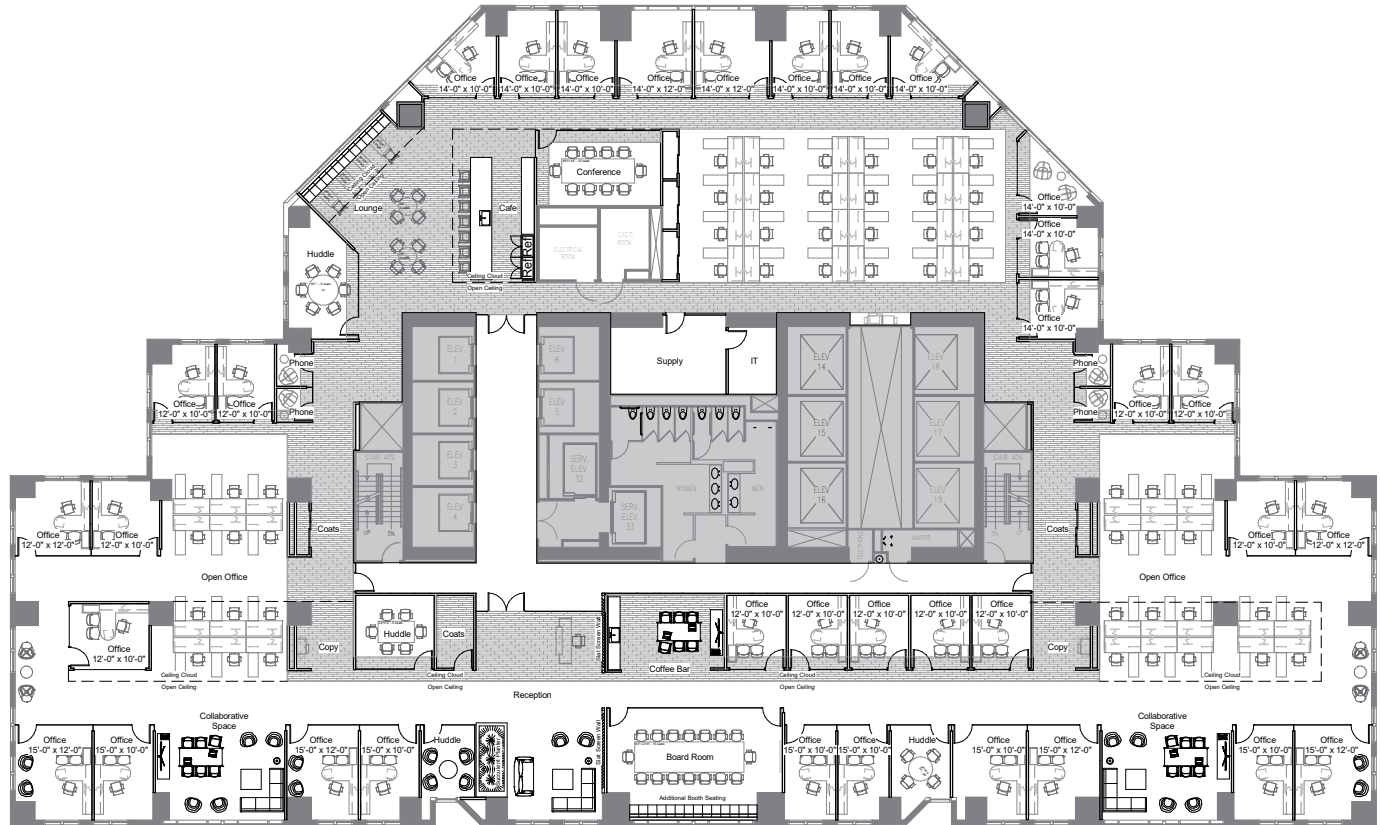

311 SOUTH
WACKER

SUITE 4200

22,835 RSF

CLICK HERE
For a Virtual 3-D Tour

CLICK HERE
To Experience 311

 **Zeller**
Spec Plan by

311 SOUTH
WACKER

SUITE 4200

22,835 RSF

[CLICK HERE](#)
For a Virtual 3-D Tour

[CLICK HERE](#)
To Experience 311

 **Zeller**
Spec Plan by
BOX
STUDIOS

SUITE 4200

22,835 RSF

[CLICK HERE](#)
To View Similar Space

[CLICK HERE](#)
To Experience 311