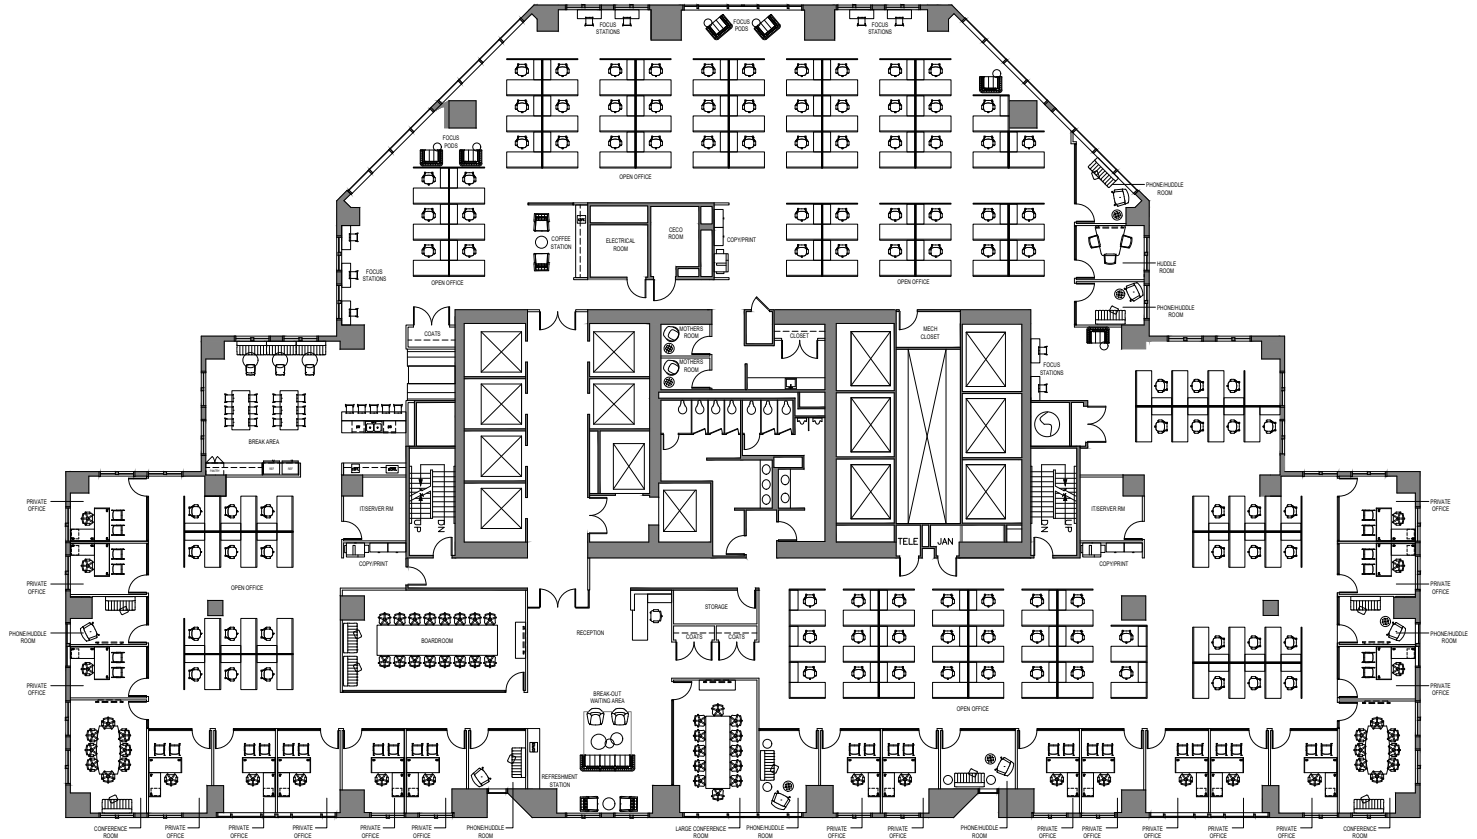

311 SOUTH
WACKER

SUITE 4200

22,835 RSF

CLICK HERE
For a Virtual 3-D Tour

CLICK HERE
To Experience 311

 **Zeller**
Spec Plan by

311 SOUTH
WACKER

SUITE 4200

22,835 RSF

[CLICK HERE](#)
For a Virtual 3-D Tour

[CLICK HERE](#)
To Experience 311

 **Zeller**
Spec Plan by
BOX
STUDIOS

SUITE 4200

22,835 RSF

[CLICK HERE](#)
To View Similar Space

[CLICK HERE](#)
To Experience 311