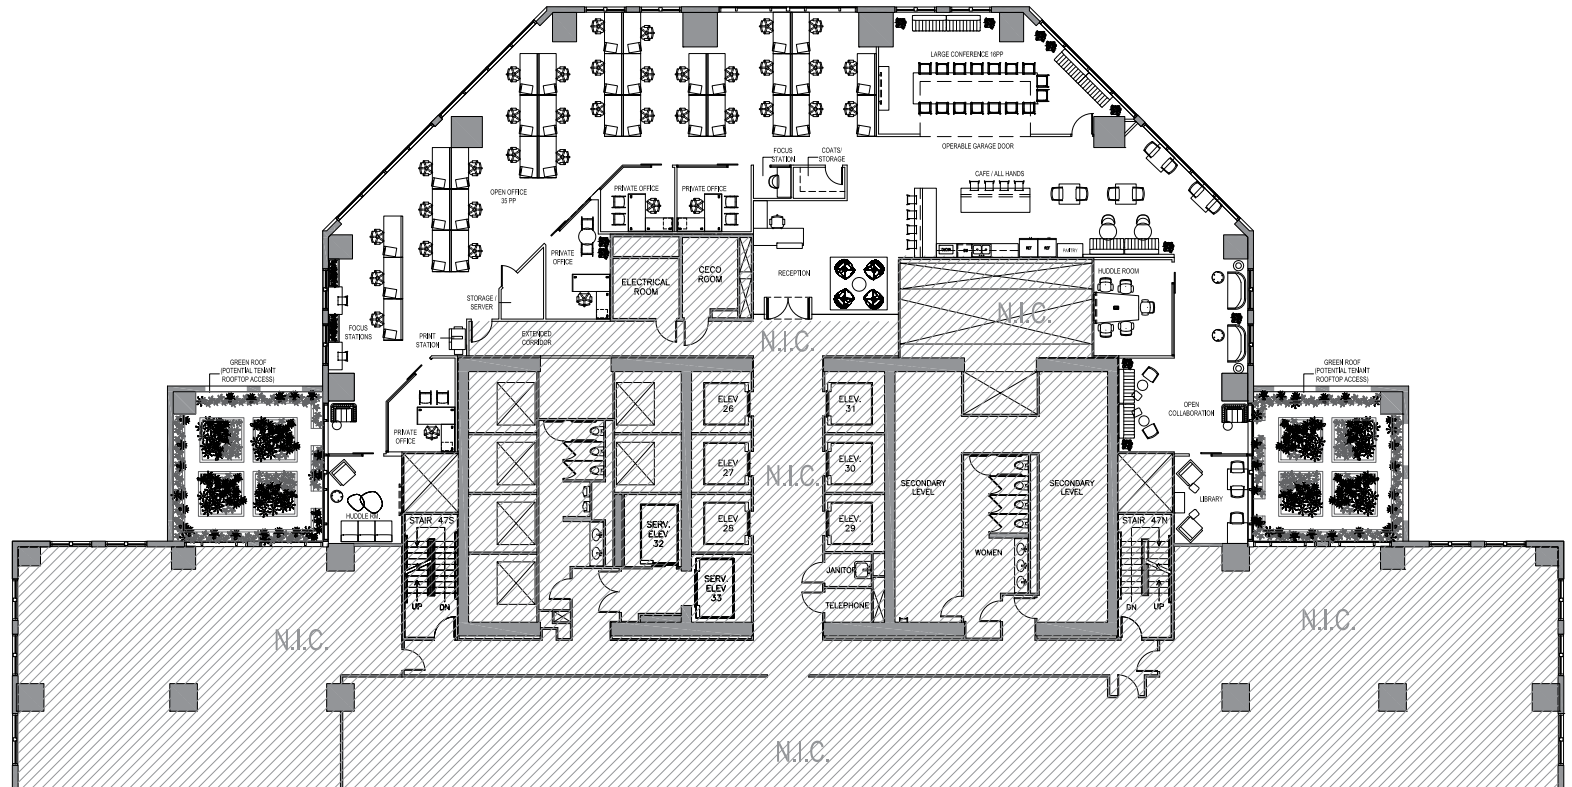

## SUITE 4750

7,020 RSF

[CLICK HERE](#)  
For a Virtual 3-D Tour

[CLICK HERE](#)  
To Experience 311

# SUITE 4750

7,020 RSF

[CLICK HERE](#)  
To Experience 311

Shell & Core  
Condition