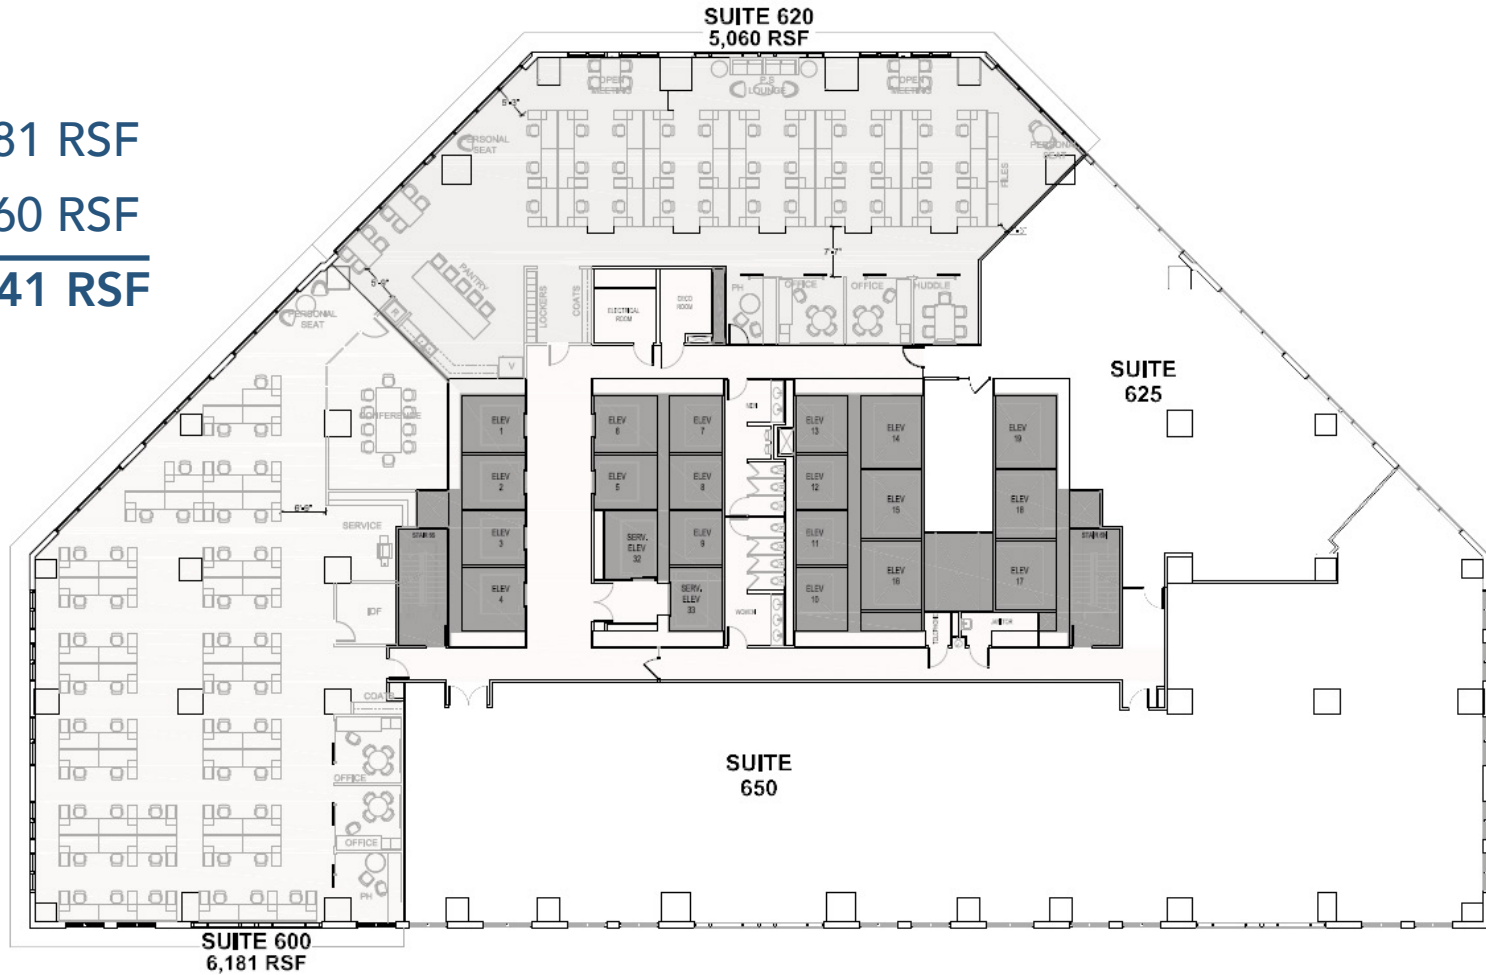

SUITE 600: 6,181 RSF
 SUITE 620: 5,060 RSF
TOTAL: 11,241 RSF

[CLICK HERE](#)
 To Experience 311

87 workspaces
 129 RSF/workspace

5 private offices
 83 workstations

1 conference room
 2 huddle rooms
 1 phone booth
 1 kitchen/lounge
 1 IT closet
 1 copy/storage

Note: Only the Suite 600 portion of total available space is furnished as shown. Suite 620 is not furnished.