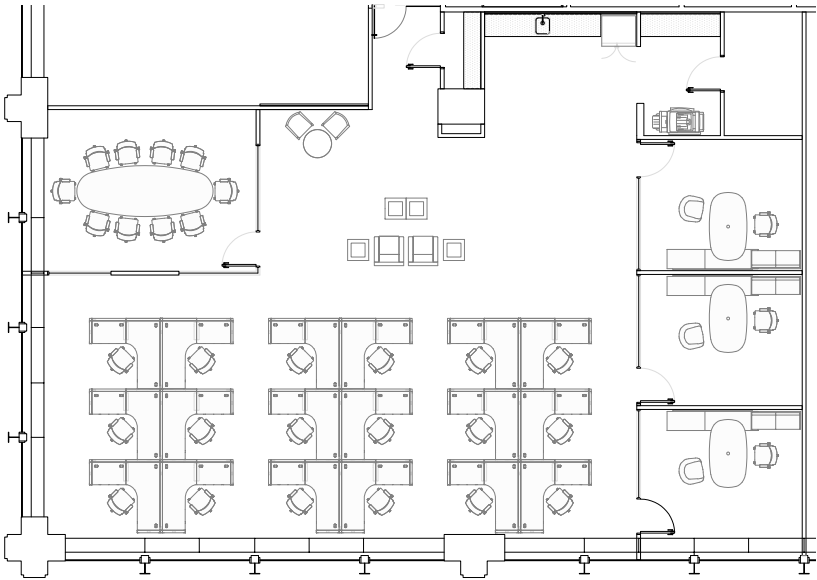

Howard Meyer
312.229.8942
hmeyer.zeller.us

[Click to View the 401 Website](#)

[Click to Watch the 401 Video](#)