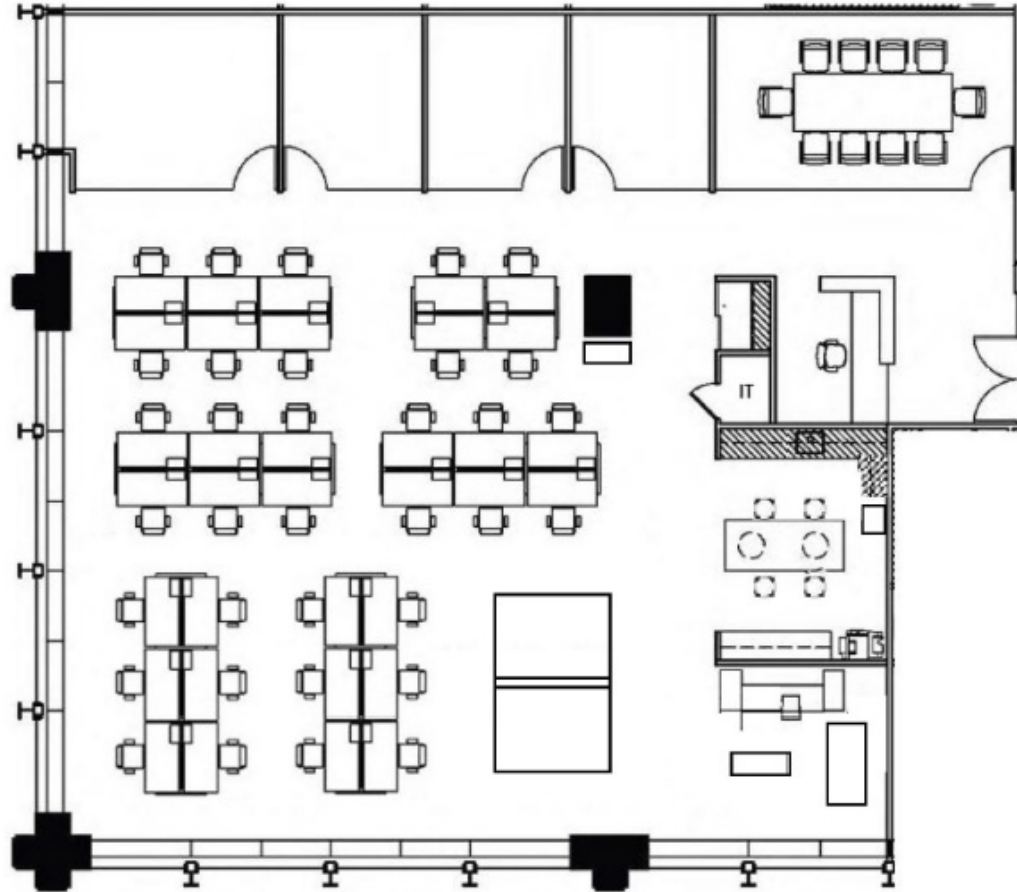

401
NORTH MICHIGAN

SUITE 1725

4,507 RSF

Headcount: 39 employees

Efficiency: 116 rsf/employee

Workplace

4 perimeter offices
35 workstations
reception

Common

1 conference room
1 copy/file
1 kitchen
1 IT/sever room

Other

1 collaboration area
1 ping pong table

AREA AMENITIES

SUITE VIRTUAL TOUR

SUITE LOCATION WITH VIEWS