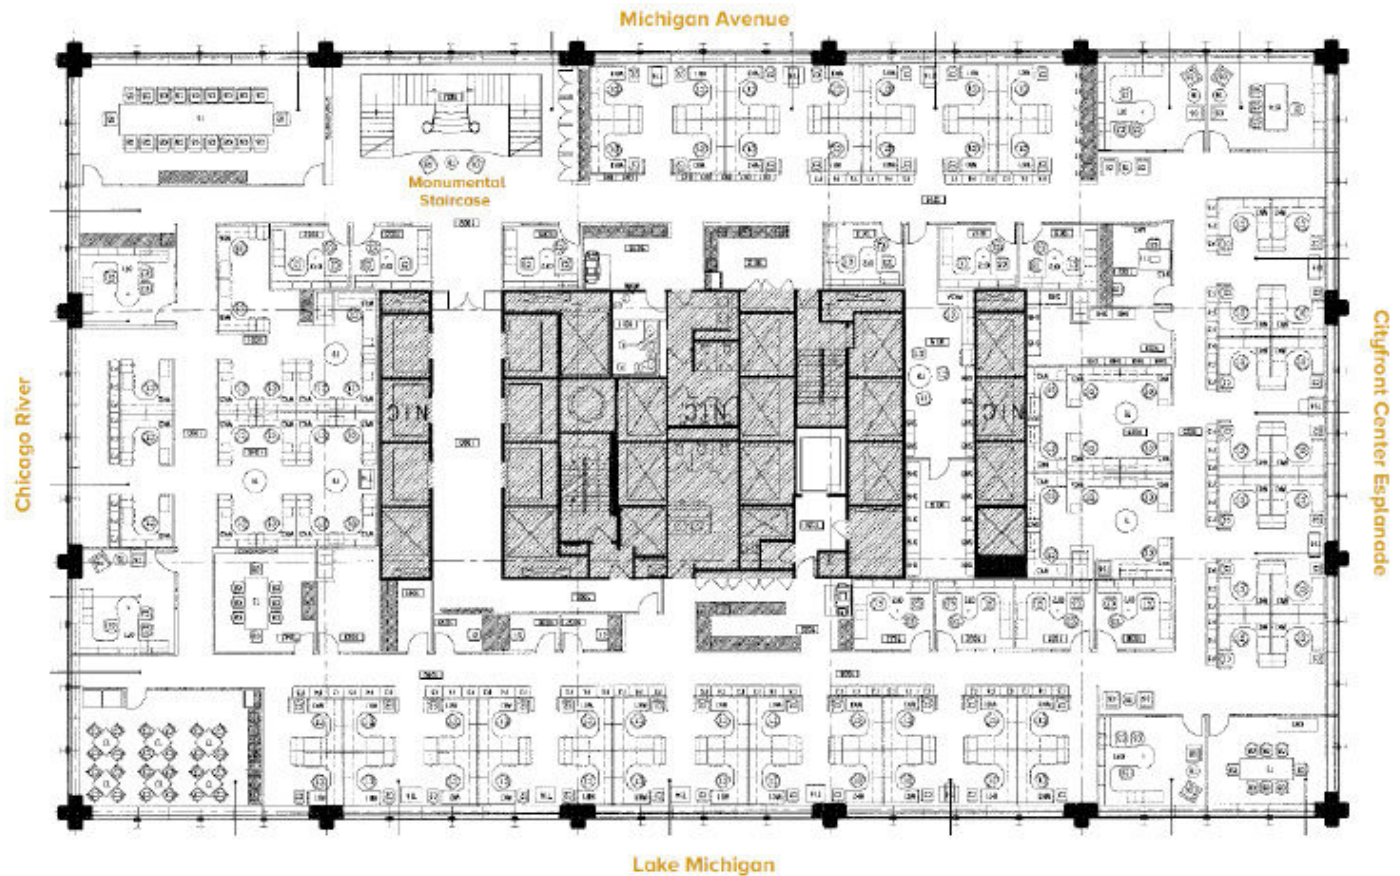

401

NORTH MICHIGAN

AREA AMENITIES

SUITE 1000 21,700 RSF
SUITE 900 21,700 RSF
TOTAL 43,400 RSF

Headcount: 159 employees

Efficiency: 273 rsf/employee

Workplace

105 private offices
54 workstations

Common

2 board rooms
2 small conference rooms
kitchen/breakroom
telco & storage rooms
reception

Other

Monumental staircase

Howard Meyer
312.229.8942
hmeyer.zeller.us

[Click to View the 401 Website](#)

[Click to Watch the 401 Video](#)

401
NORTH MICHIGAN

CREATIVE / COLLABORATIVE LAYOUT

AREA AMENITIES

SUITE 1000
21,700 RSF

Headcount: 124 employees

Efficiency: 175 rsf/employee

Workplace

9 private offices
115 workstations

401

NORTH MICHIGAN

INTERIOR OFFICE LAYOUT

AREA AMENITIES

SUITE 1000 21,700 RSF

Headcount: 107 employees

Efficiency: 203 rsf/employee

Workplace