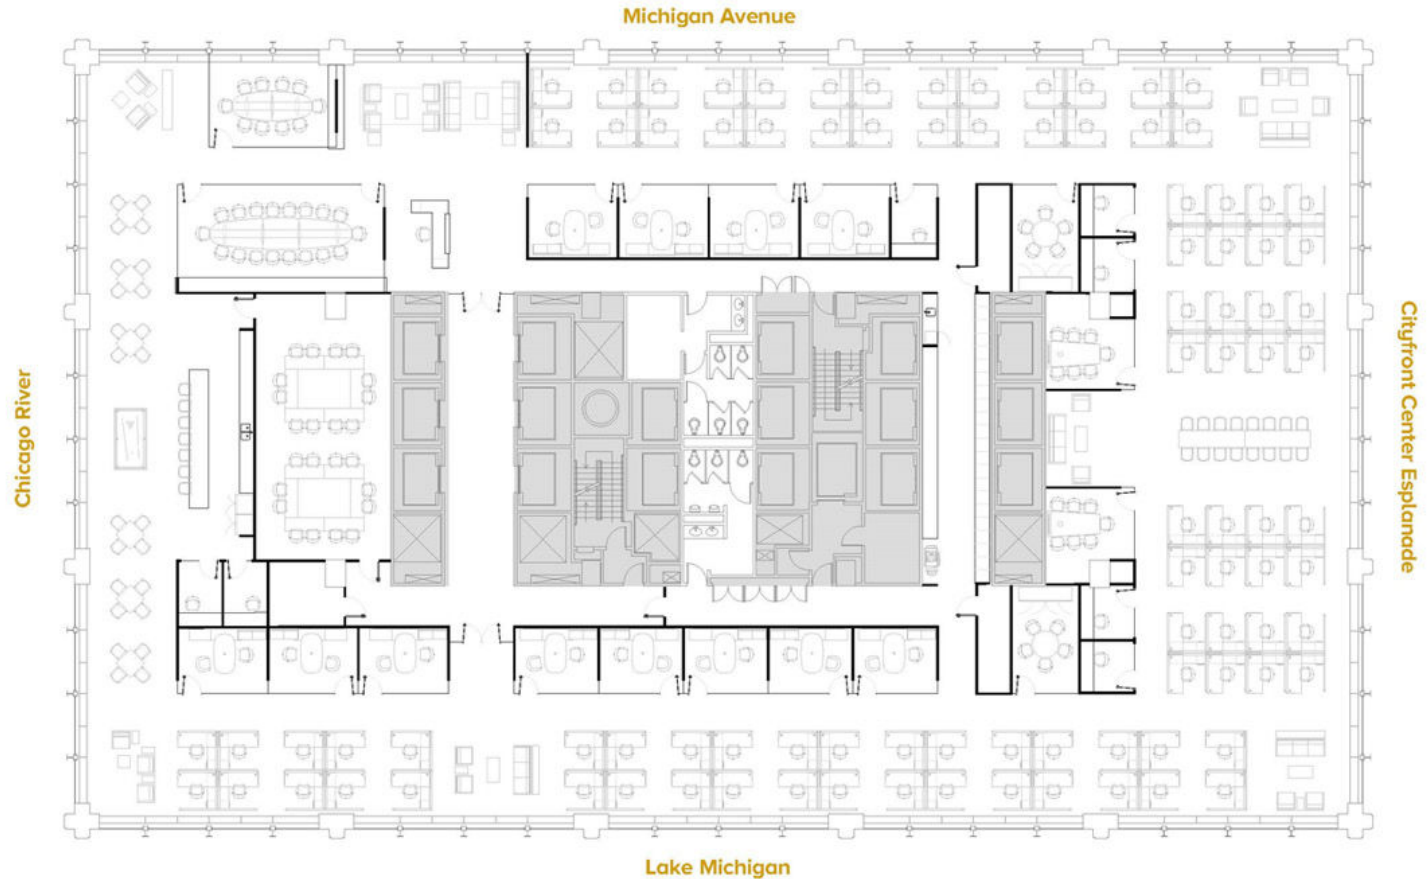

401

NORTH MICHIGAN

INTERIOR OFFICE LAYOUT

AREA AMENITIES

SUITE 1000 21,700 RSF

Headcount: 107 employees

Efficiency: 203 rsf/employee

Workplace

12 private offices
95 workstations

Common

kitchen/break area
2 board rooms
4 huddle rooms
1 training room
6 phone rooms
IT/server room

Howard Meyer
312.229.8942
hmeyer.zeller.us

[Click to View the 401 Website](#)

[Click to Watch the 401 Video](#)