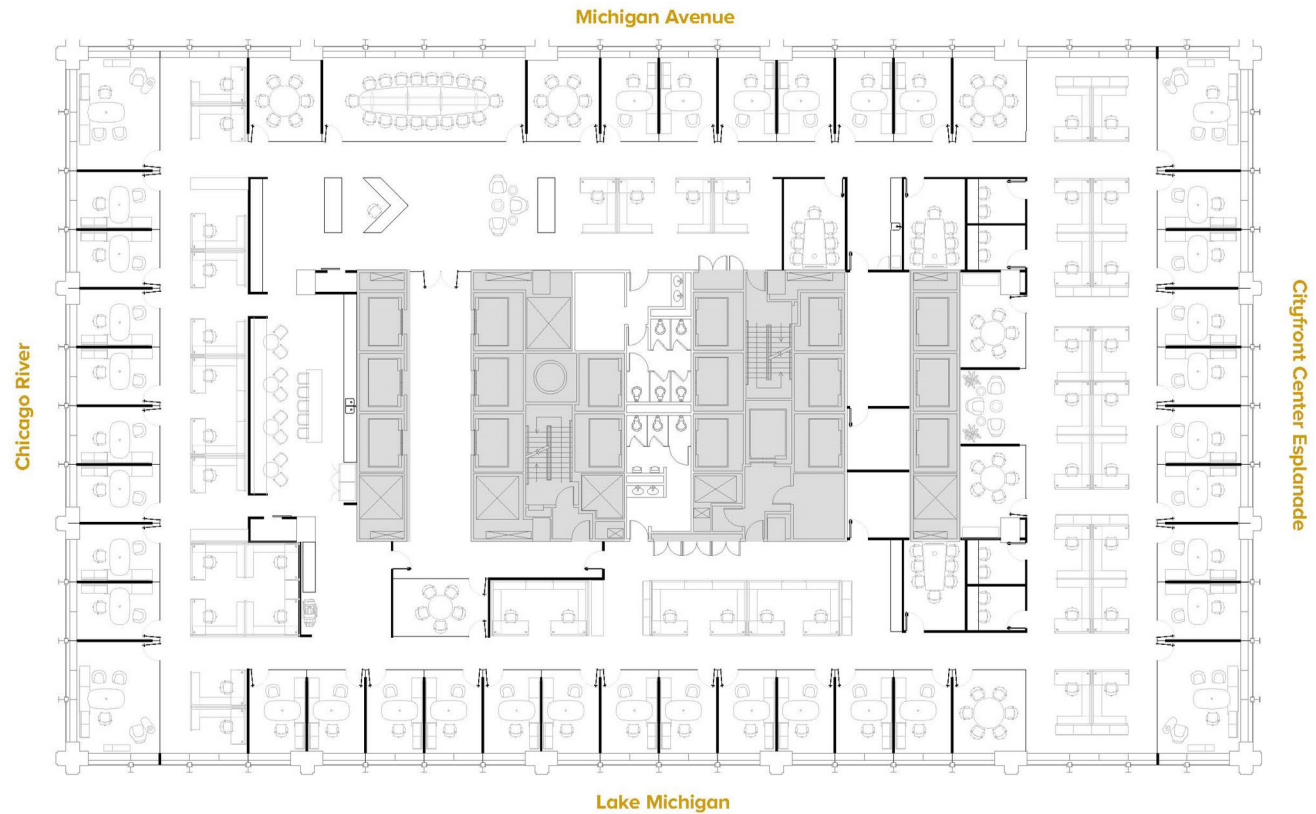

401
NORTH MICHIGAN

PERIMETER OFFICE LAYOUT

AREA AMENITIES

SUITE 1000 21,700 RSF

Headcount: 88 employees

Efficiency: 247 rsf/employee

Workplace

38 private offices
50 workstations

Common

kitchen/break area
1 board room
6 huddle rooms
4 phone rooms
IT/server room

Howard Meyer
312.229.8942
hmeyer.zeller.us

[Click to View the 401 Website](#)

[Click to Watch the 401 Video](#)