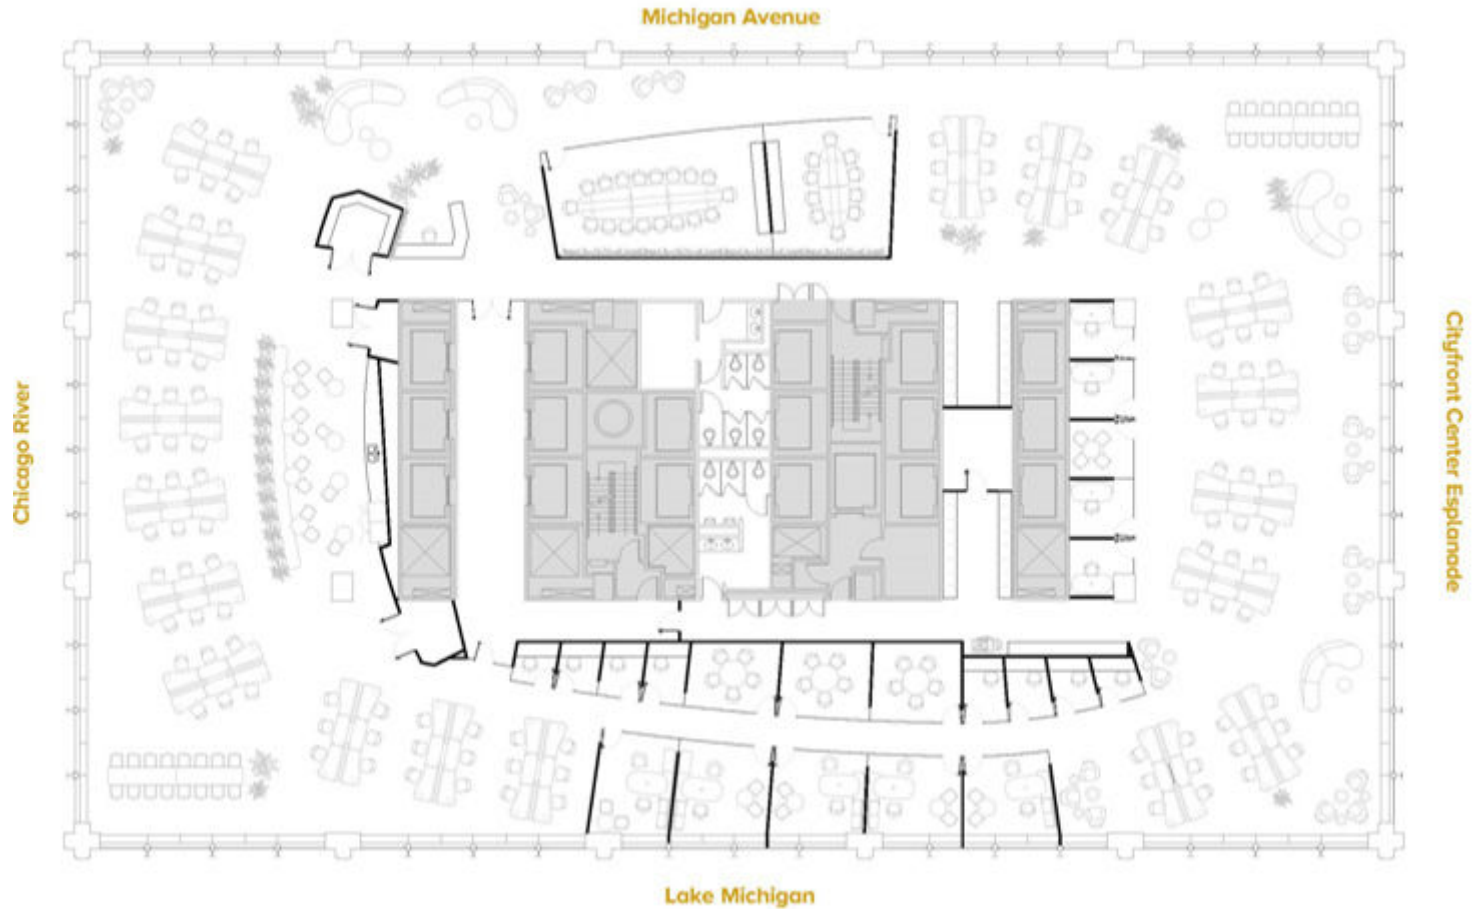

401

NORTH MICHIGAN

AREA AMENITIES

SUITE 1000 21,700 RSF
SUITE 900 21,700 RSF
TOTAL 43,400 RSF

Headcount: 159 employees

Efficiency: 273 rsf/employee

Workplace

105 private offices
54 workstations

401
NORTH MICHIGAN

CREATIVE / COLLABORATIVE LAYOUT

AREA AMENITIES

SUITE 1000
21,700 RSF

Headcount: 124 employees

Efficiency: 175 rsf/employee

Workplace

9 private offices
115 workstations

Common

kitchen/break area
2 board rooms
1 medium conference room
3 huddle rooms
8 phone rooms
IT/server room

Howard Meyer
312.229.8942
hmeyer.zeller.us

[Click to View the 401 Website](#)

[Click to Watch the 401 Video](#)

401

NORTH MICHIGAN

INTERIOR OFFICE LAYOUT

AREA AMENITIES

SUITE 1000 21,700 RSF

Headcount: 107 employees

Efficiency: 203 rsf/employee

Workplace