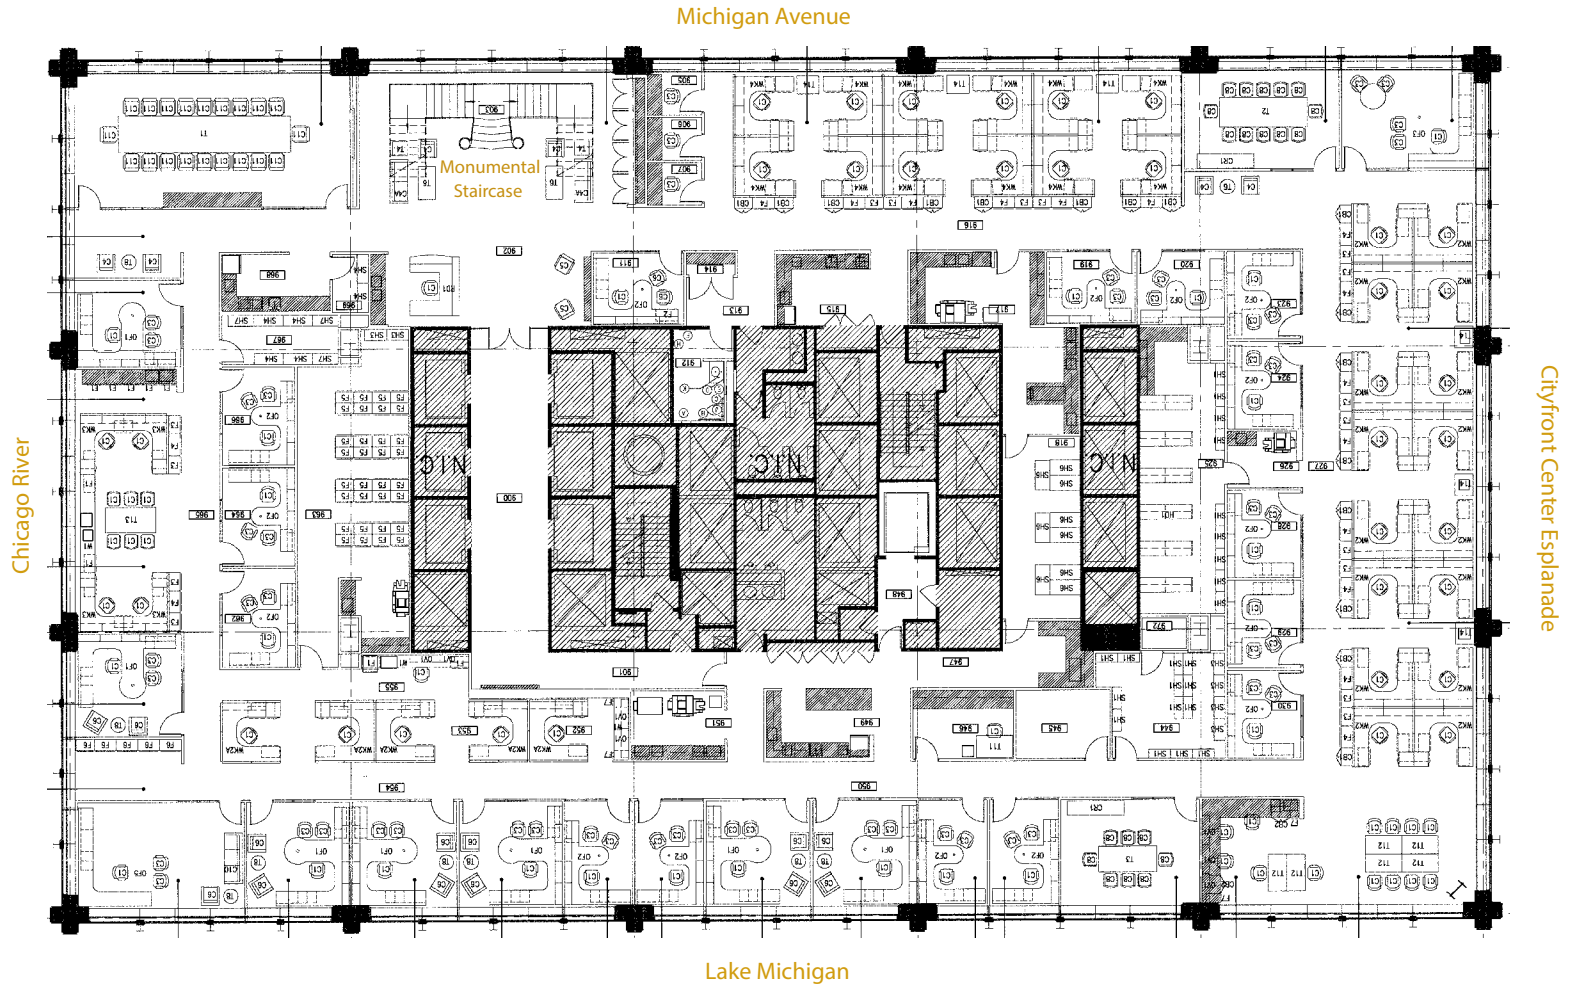

401

NORTH MICHIGAN

VIEW BUILDING
AMENITIES

EXPERIENCE THE
NEIGHBORHOOD

AREA AMENITIES

SUITE 900

21,700 RSF

Headcount: 159 employees
Efficiency: 273 rsf/employee

Workplace

105 private offices
54 workstations

Common

2 board rooms
4 conference rooms
kitchen/breakroom
telco & storage rooms
reception

Other

Monumental staircase

Howard Meyer
312.229.8942
hmeyer.zeller.us

[Click to View the 401 Website](#)

401

NORTH MICHIGAN

CREATIVE / COLLABORATIVE LAYOUT

AREA AMENITIES

SUITE 900

21,700 RSF

Headcount: 124 employees
Efficiency: 175 rsf/employee

Workplace

401

NORTH MICHIGAN

INTERIOR OFFICE LAYOUT

AREA AMENITIES

SUITE 900

21,700 RSF

Headcount: 107 employees
Efficiency: 203 rsf/employee

Workplace
 12 private offices
 95 workstations