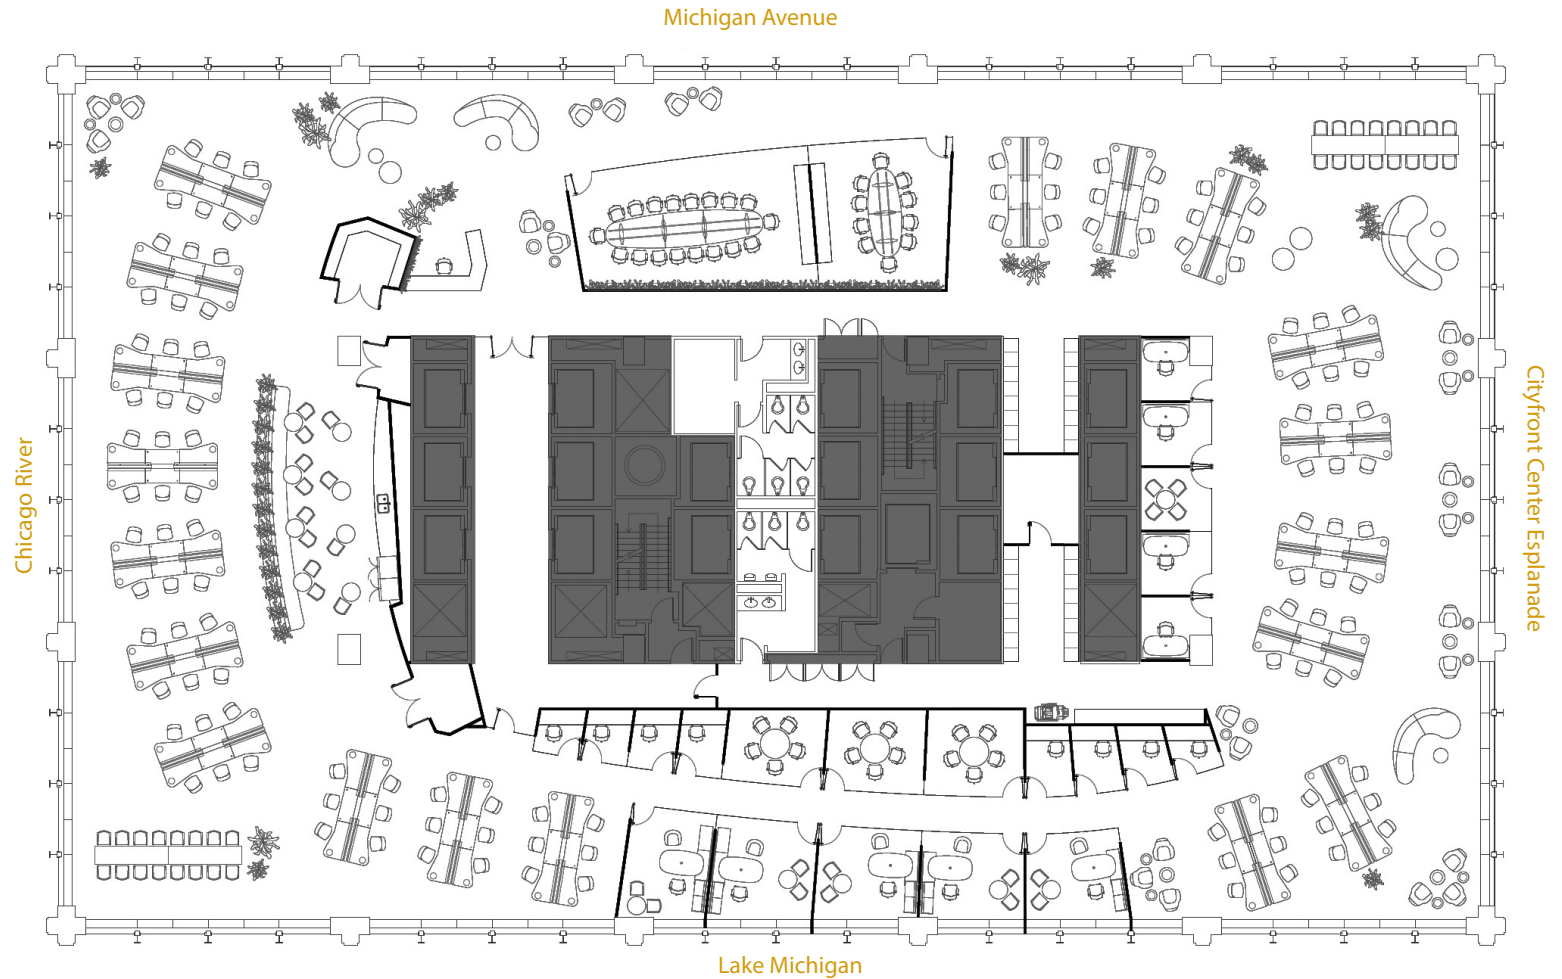

CREATIVE / COLLABORATIVE LAYOUT

AREA AMENITIES

SUITE 900

21,700 RSF

Headcount: 124 employees
Efficiency: 175 rsf/employee

Workplace

9 private offices
115 workstations

Common

kitchen/break area
2 board rooms
1 medium conference room
3 huddle rooms
8 phone rooms
IT/server room