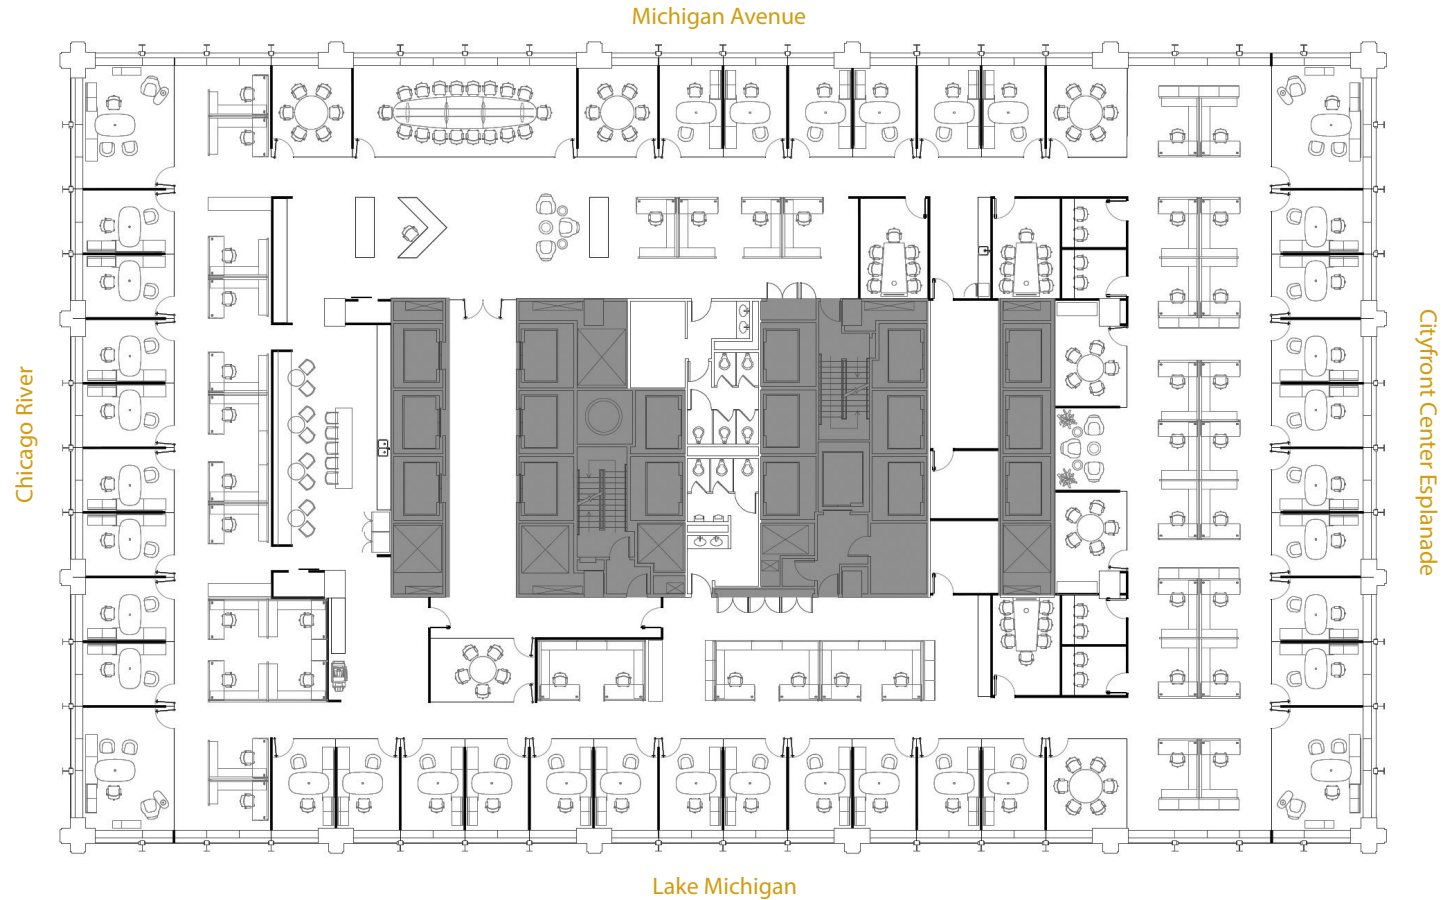

401

NORTH MICHIGAN

INTERIOR OFFICE LAYOUT

AREA AMENITIES

SUITE 900

21,700 RSF

Headcount: 107 employees
Efficiency: 203 rsf/employee

Workplace
 12 private offices
 95 workstations

PERIMETER OFFICE LAYOUT

AREA AMENITIES

SUITE 900
21,700 RSF

Headcount: 88 employees

Efficiency: 247 rsf/employee

Workplace

38 private offices
50 workstations

Common

kitchen/break area
1 board room
6 huddle rooms
4 phone rooms
IT/server room

Howard Meyer
312.229.8942
hmeyer.zeller.us

[Click to View the 401 Website](#)