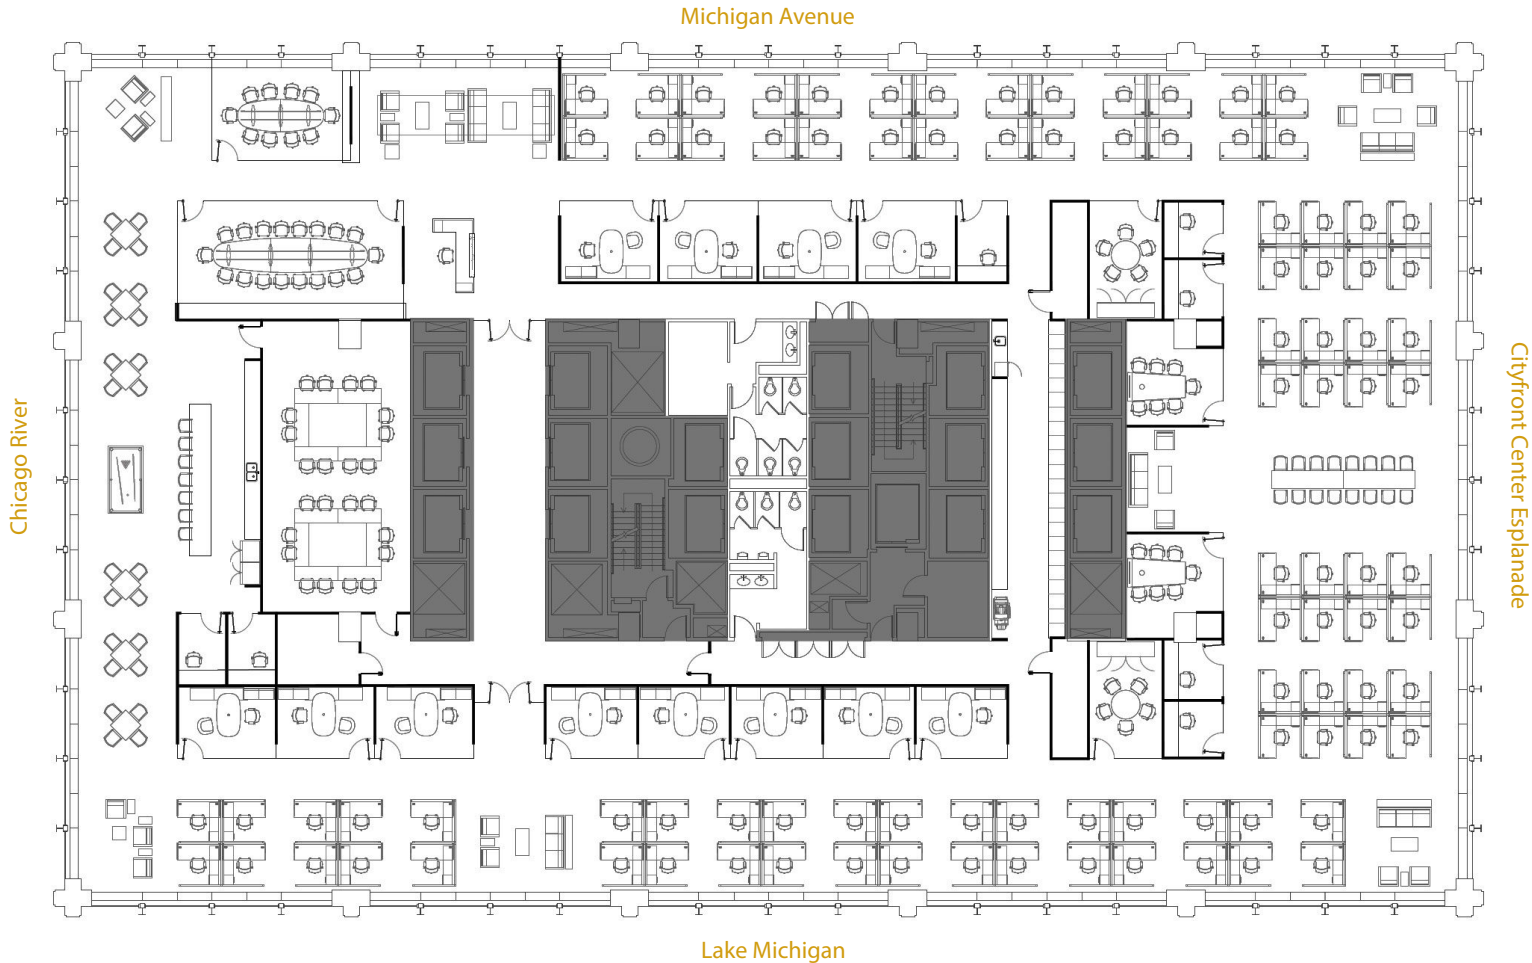

SUITE 900

21,700 RSF

Headcount: 107 employees
Efficiency: 203 rsf/employee

Workplace
12 private offices
95 workstations

Common
kitchen/break area
2 board rooms
4 huddle rooms
1 training room
6 phone rooms
IT/server room