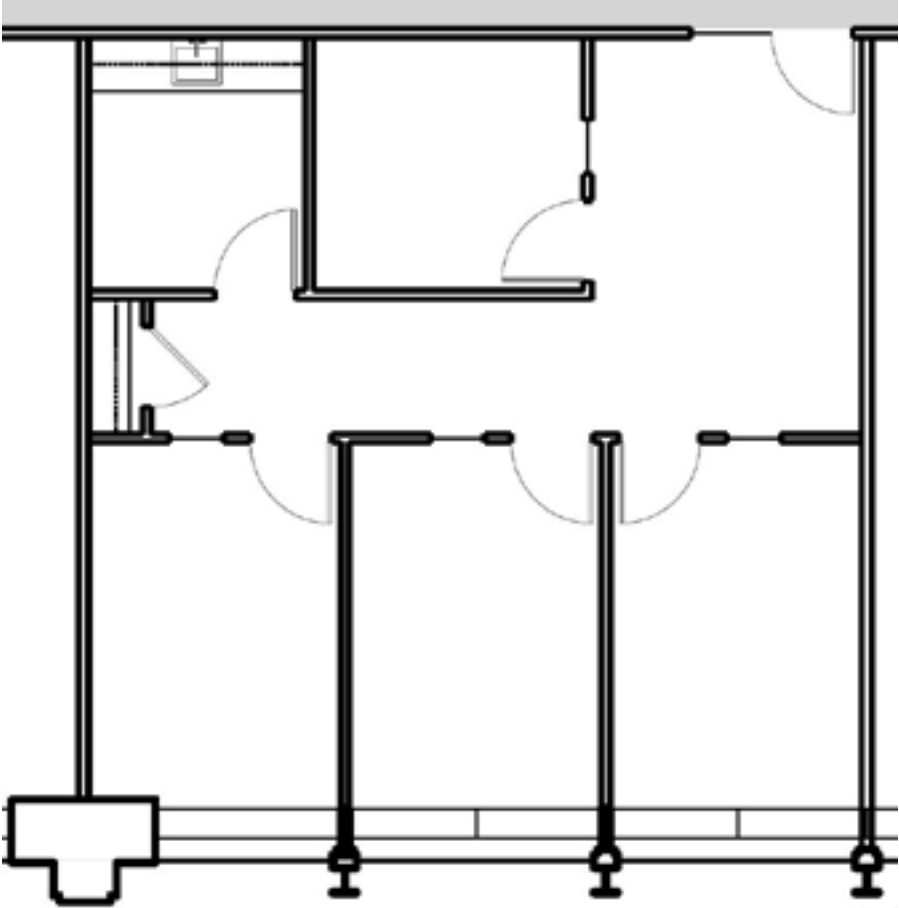

SUITE 1930 1,049 RSF

Headcount: 3 employees
Efficiency: 350 rsf/employee

Workplace
3 private offices

Common
1 kitchen
1 collaborative room

Other
Lake Michigan views

Lake Michigan Views

Howard Meyer
312.229.8942
hmeyer.zeller.us