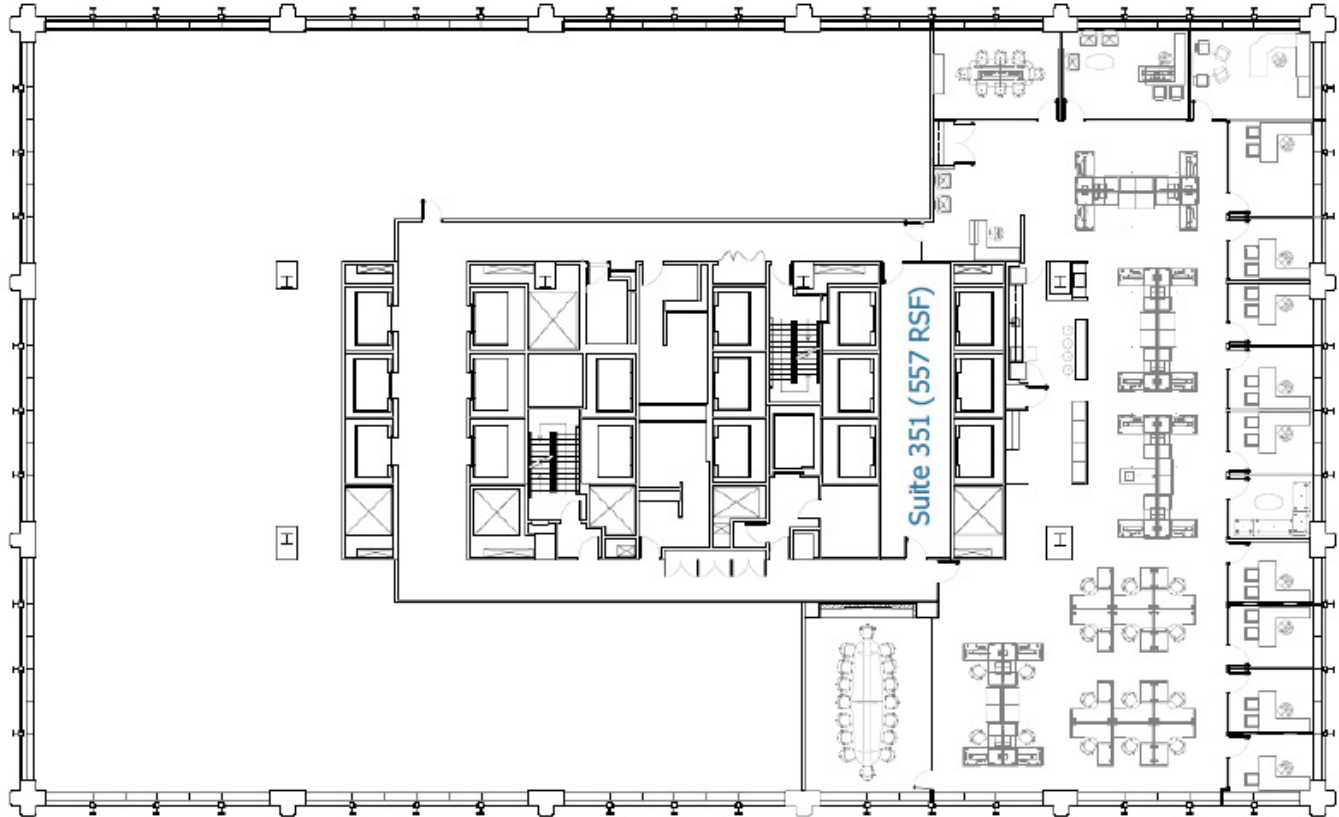

401

NORTH MICHIGAN

AREA AMENITIES

SUITE 350

8,380 RSF

Headcount: 41 employees

Efficiency: 204 rsf/employee

Workplace

12 private offices
29 workstations

Common

1 boardroom (16)
1 conference room (8)
1 kitchen
1 telco/storage
1 copy

Other

Michigan Avenue views
Chicago River views

Howard Meyer
312.229.8942
hmeyer.zeller.us

[Click to View the 401 Website](#)

[Click to Watch the 401 Video](#)