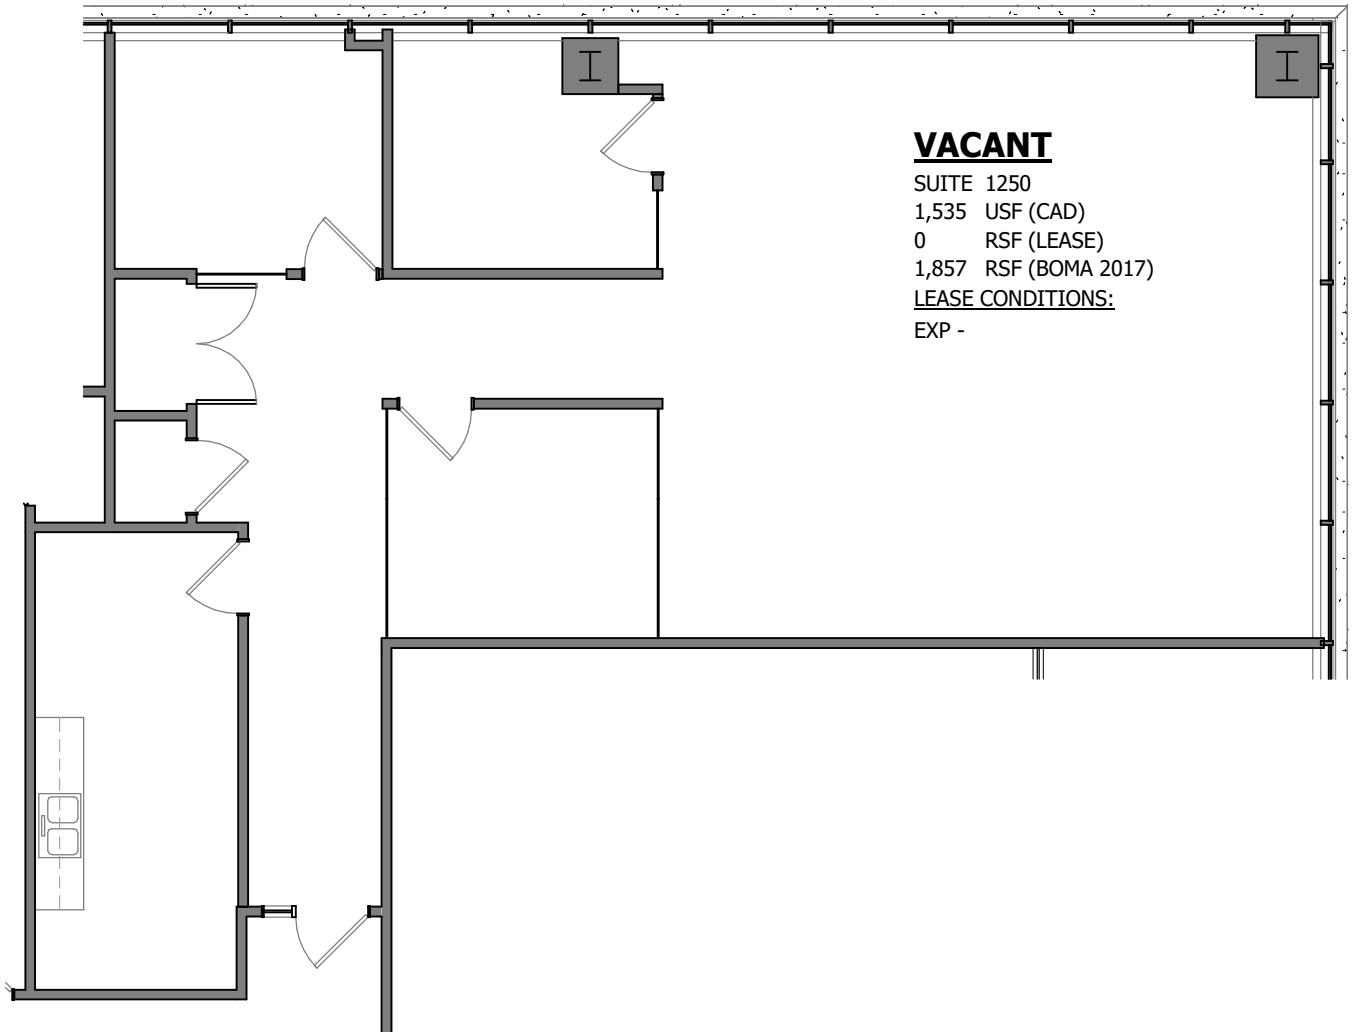

100 TOWER

Minneapolis, Minnesota

SUITE 1250 - SUITE AS-BUILT PLAN

Zeller Realty Group®

NELSON

Issue Date: 06/22/2021