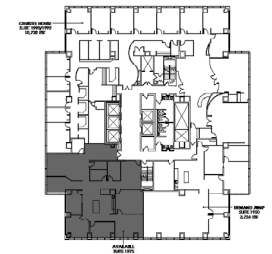

19th Floor

Suite 1975: 3,890 SF

Key Plan