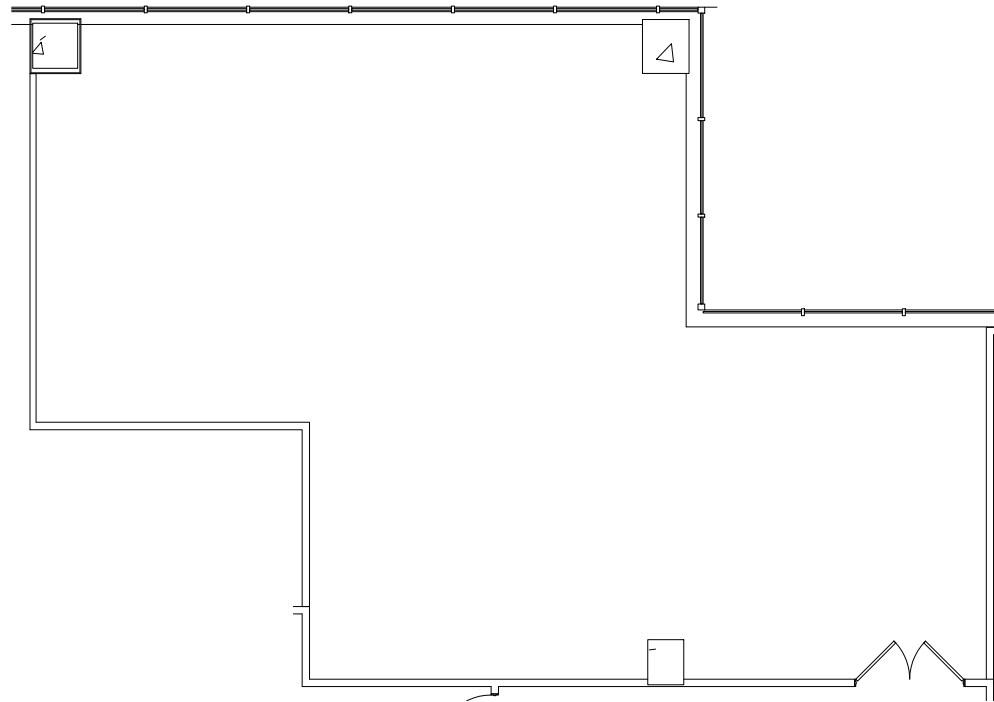

**4TH FLOOR KEY PLAN**  
NOT TO SCALE

## SUITE 475

MERIDIAN MARK I  
11611 N. MERIDIAN STREET, CARMEL, IN