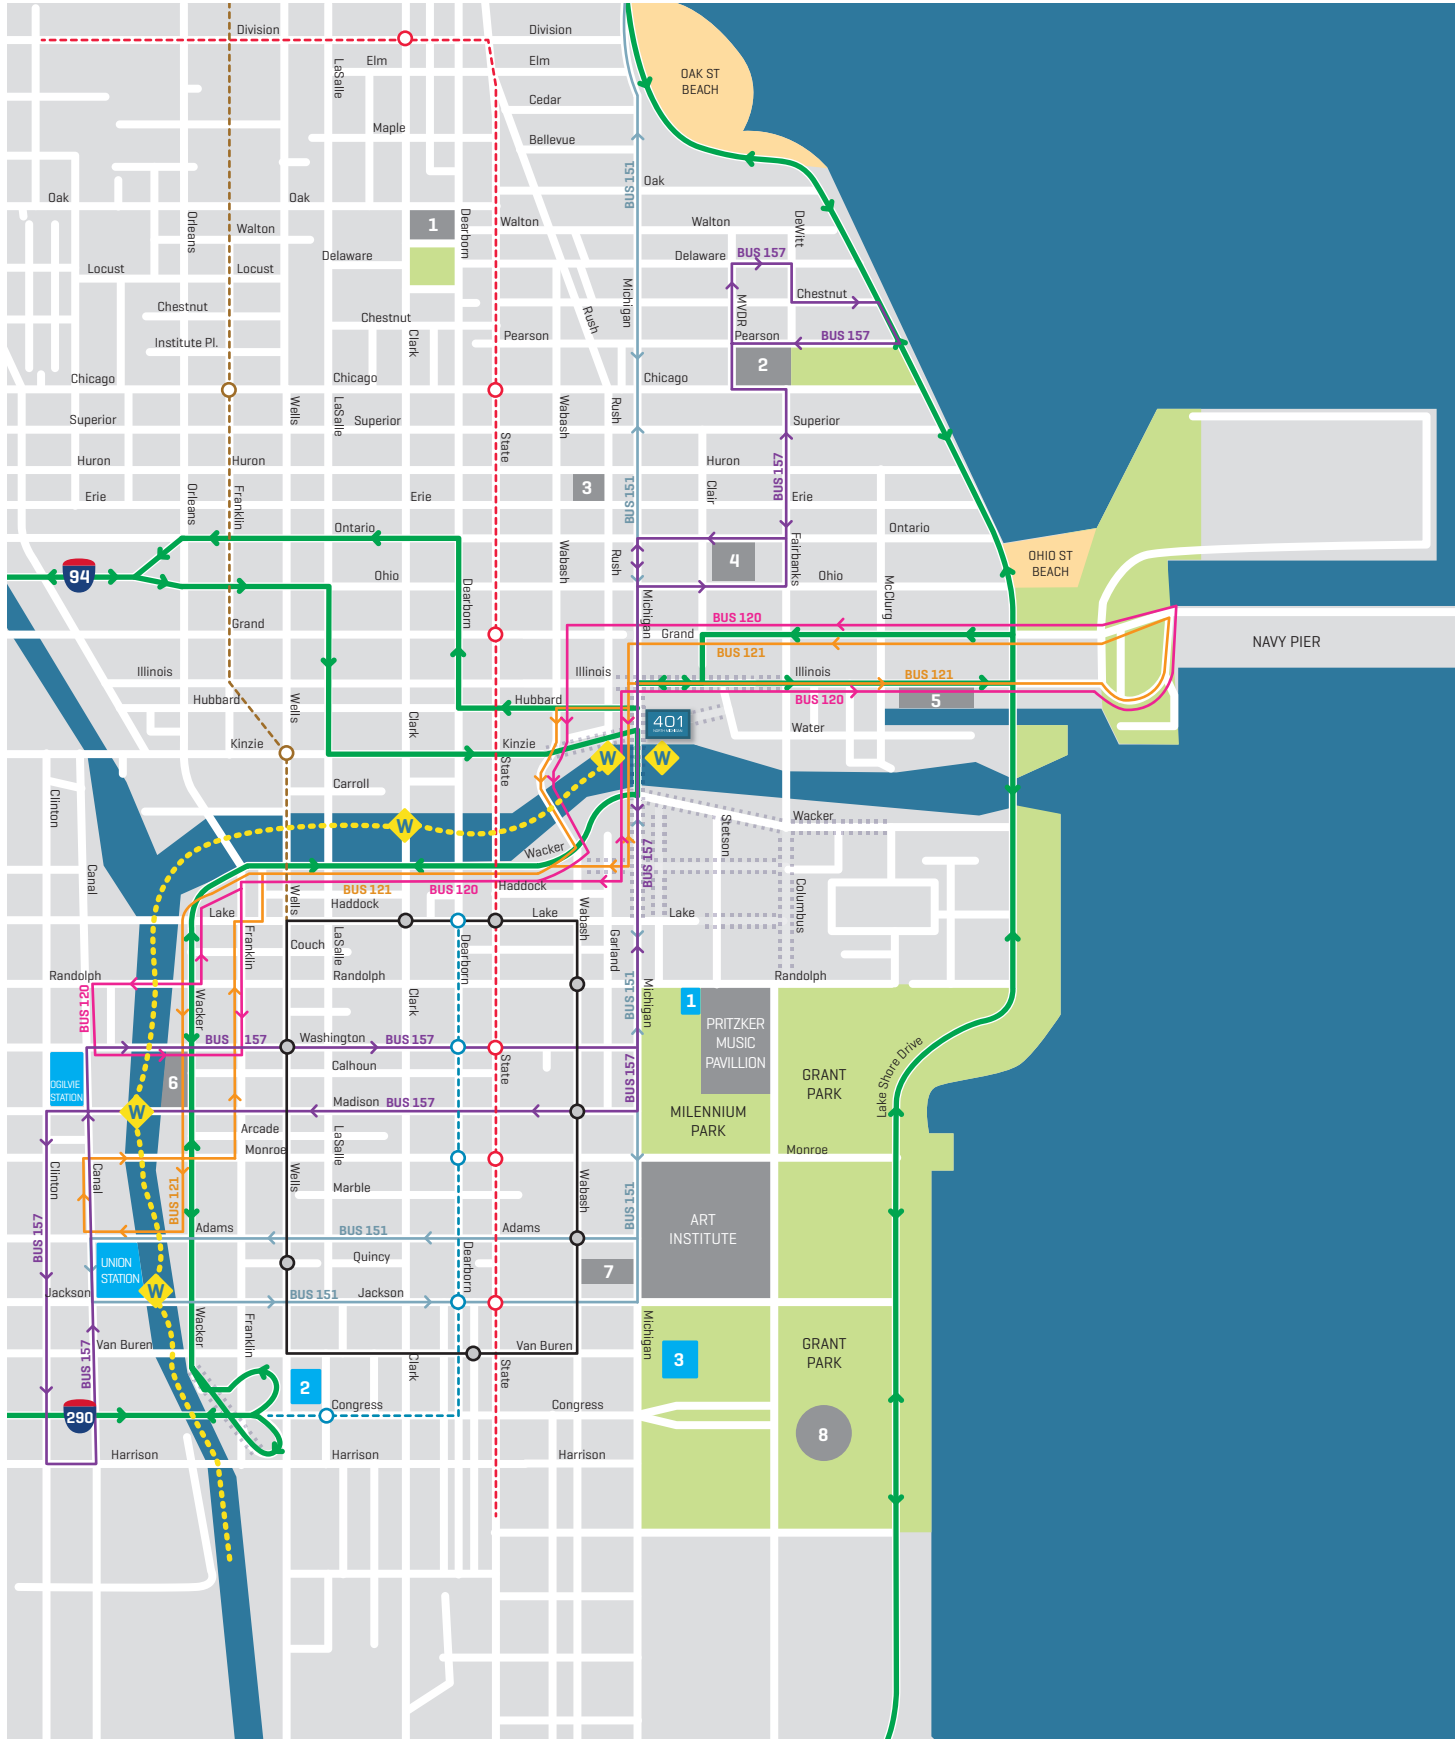

401

NORTH MICHIGAN

-  WATER TAXI STOP
-  BUS ROUTE 151
-  BUS ROUTE 157
-  BUS ROUTE 120
-  BUS ROUTE 121
-  VEHICLE ROUTE
-  CTA RED LINE STOP
-  CTA BLUE LINE STOP
-  CTA BROWN LINE STOP
-  CTA ELEVATED TRAIN STOP

 LOWER STREET LEVEL

- 1** RANDOLPH ST METRA STATION
- 2** LASALLE ST METRA STATION
- 3** VAN BUREN ST METRA STATION

- 1** NEWBERRY LIBRARY
- 2** MUSEUM OF CONTEMPORARY ART
- 3** DRIEHAUS MUSEUM
- 4** ARTS CLUB OF CHICAGO
- 5** RIVER EAST ART CENTER
- 6** LYRIC OPERA OF CHICAGO
- 7** ORCHESTRA HALL
- 8** BUCKINGHAM PLAZA