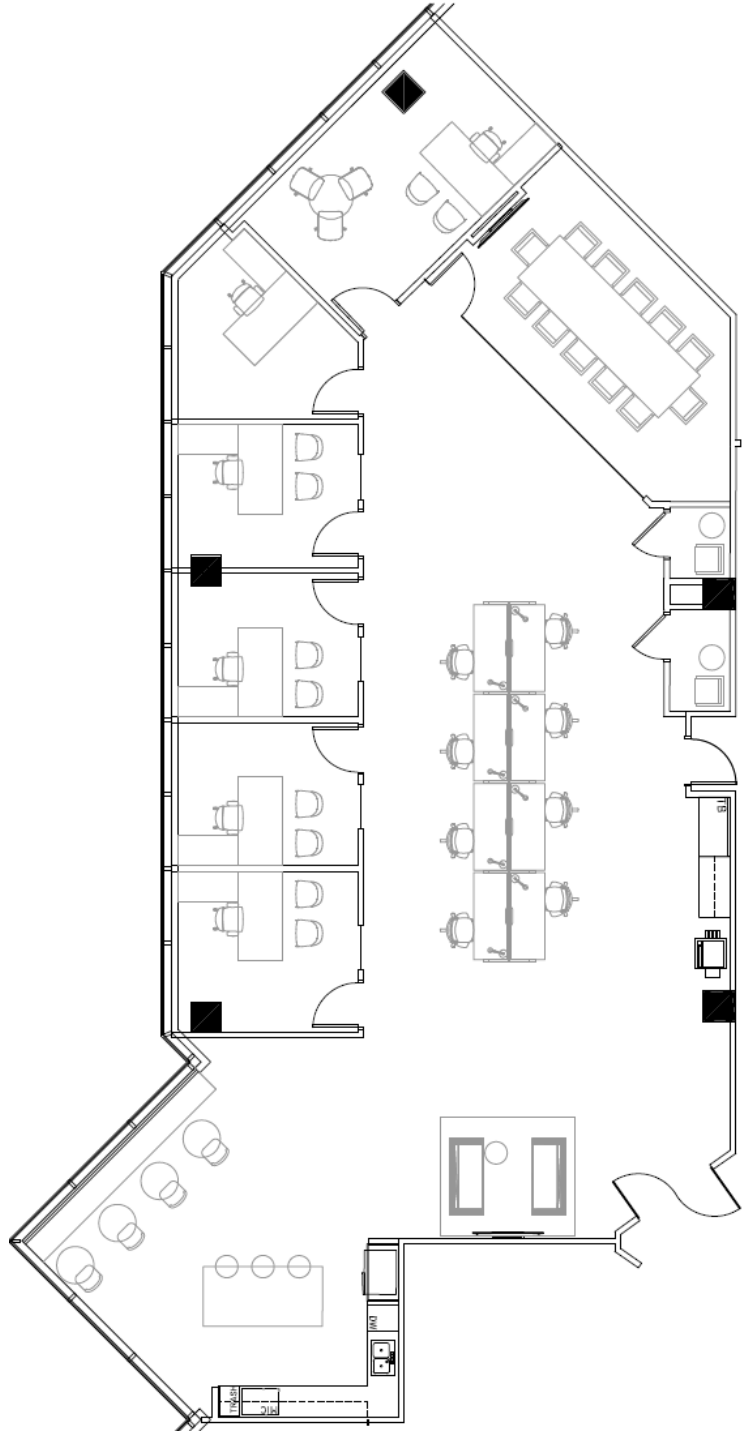

PREMIER PLAZA

SPEC SUITE 300

3rd FLOOR
3,670 RSF

PLANNING 
INTERIORS 

6000 LAKE FORREST DRIVE NW, STE 120
ATLANTA, GA 30328
O- 678-732-3946

Brooke Dewey
(404) 995-2138
Brooke.Dewey@am.jll.com

David Horne
(404) 955-6321
David.Horne@am.jll.com