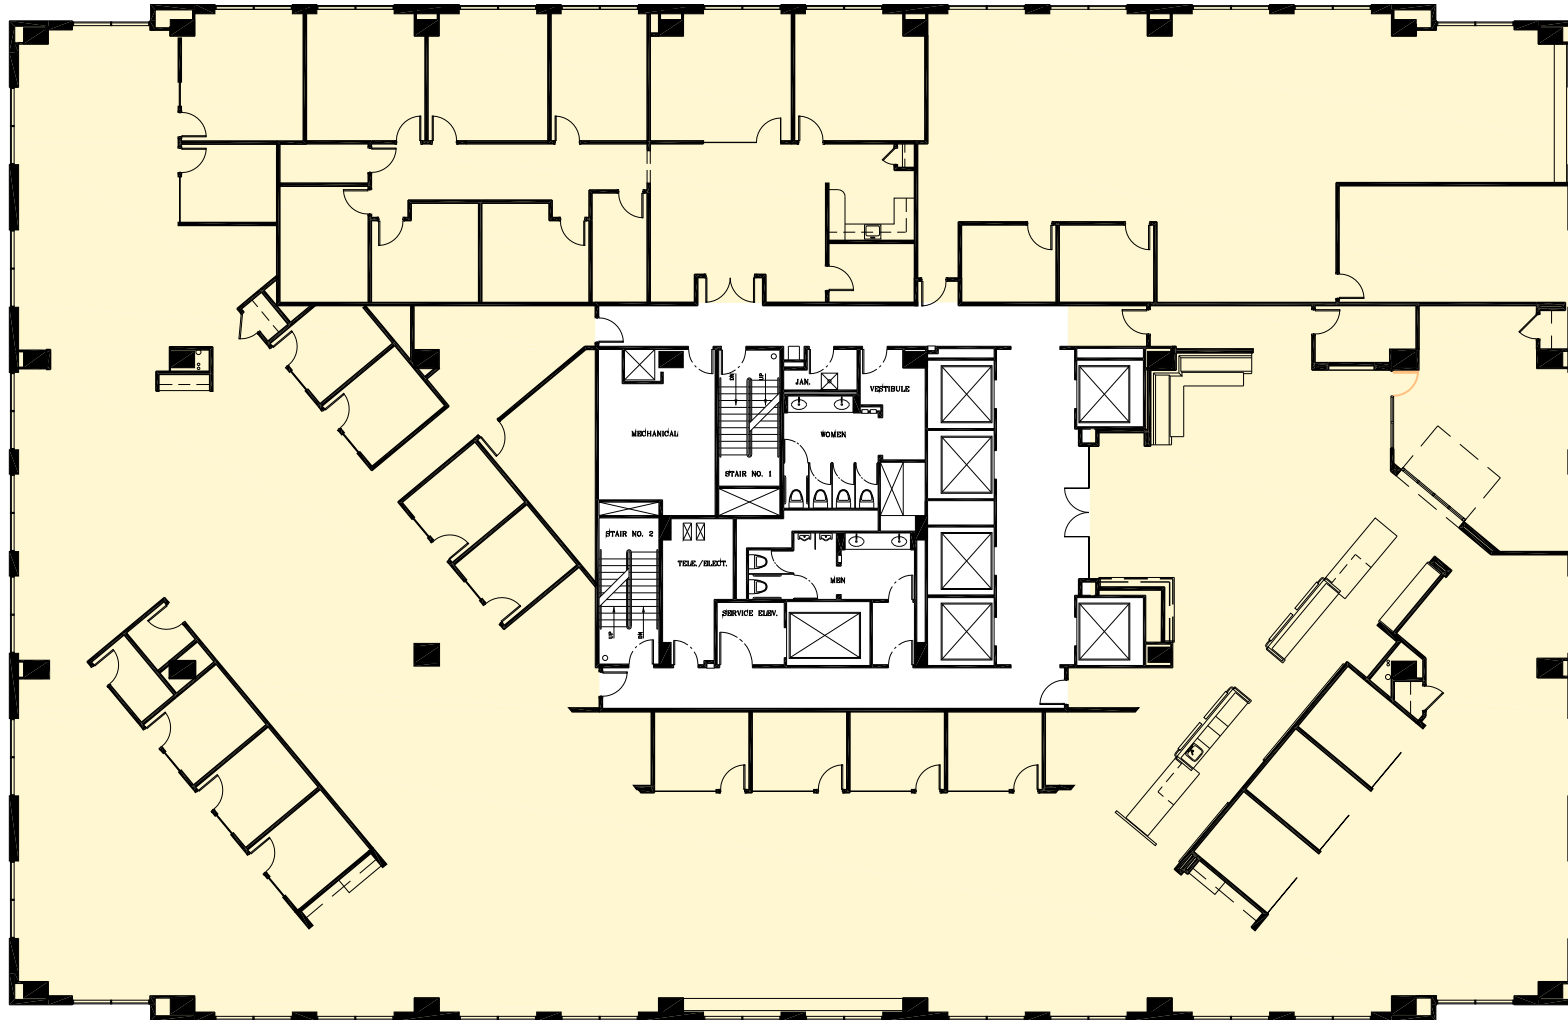

# Resurgens Plaza

945 E. Paces Ferry Road Atlanta, GA 30326

25th Floor - Suite 2500

24,286 RSF

Available Space

 Zeller

 JLL

David Horne  
(404) 995-6321  
David.Horne@jll.com