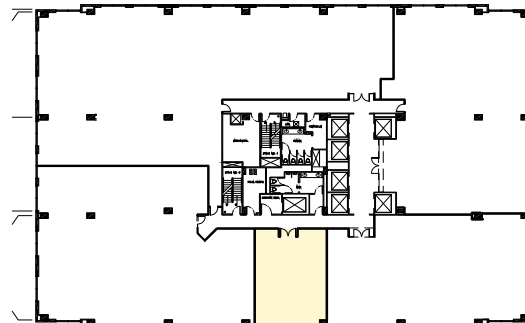

# Resurgens Plaza

945 E. Paces Ferry Road Atlanta, GA 30326

26th Floor - Suite 2675  
1,244 RSF

BUILDING  
CORRIDOR

Available Space

 Zeller

 JLL

David Horne  
(404) 995-6321  
David.Horne@jll.com