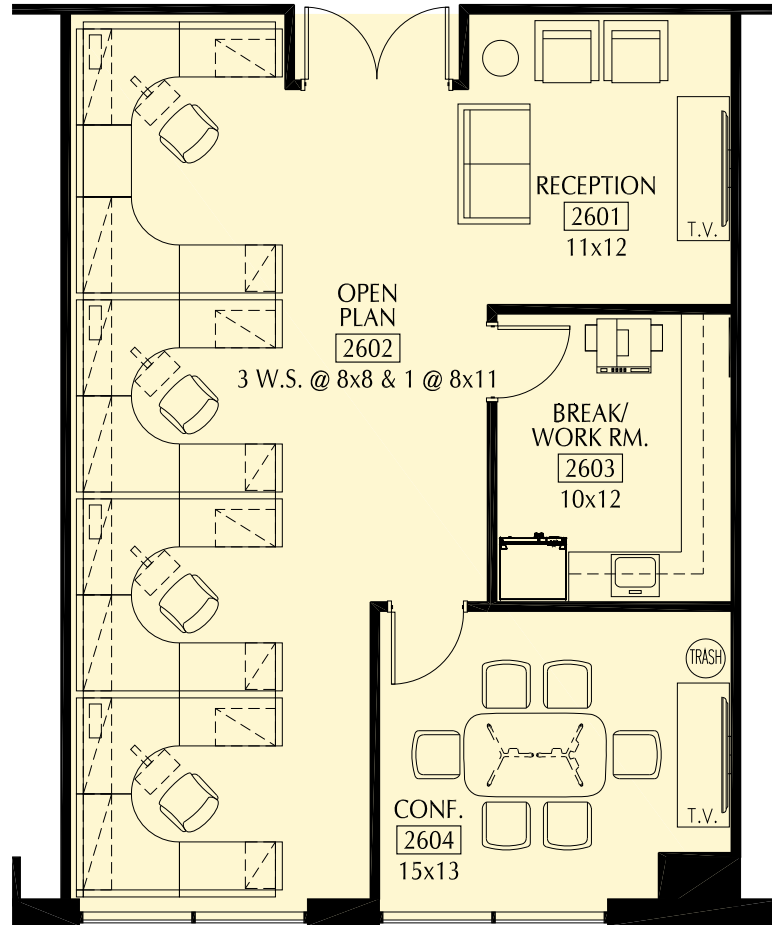

# Resurgens Plaza

945 E. Paces Ferry Road Atlanta, GA 30326

26th Floor - Suite 2675  
1,244 RSF

BUILDING  
CORRIDOR

Available Space

 Zeller

 JLL

David Horne  
(404) 995-6321  
David.Horne@jll.com