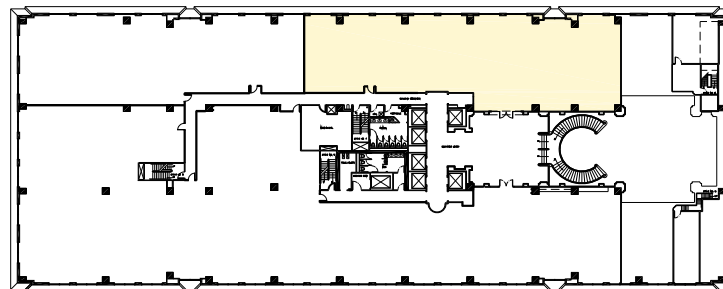

Resurgens Plaza

945 E. Paces Ferry Road Atlanta, GA 30326

12th Floor - Suite 1250
6,800 RSF

Available Space

Zeller

JLL

David Horne
(404) 995-6321
David.Horne@jll.com

Alexis Easterling
(404) 995-6531
Alexis.Easterling@jll.com

ARCHITECTURE + INTERIOR DESIGN
5076 WINTERS CHAPEL RD, SUITE 100
ATLANTA, GA 30380
(404) 770.396.3207