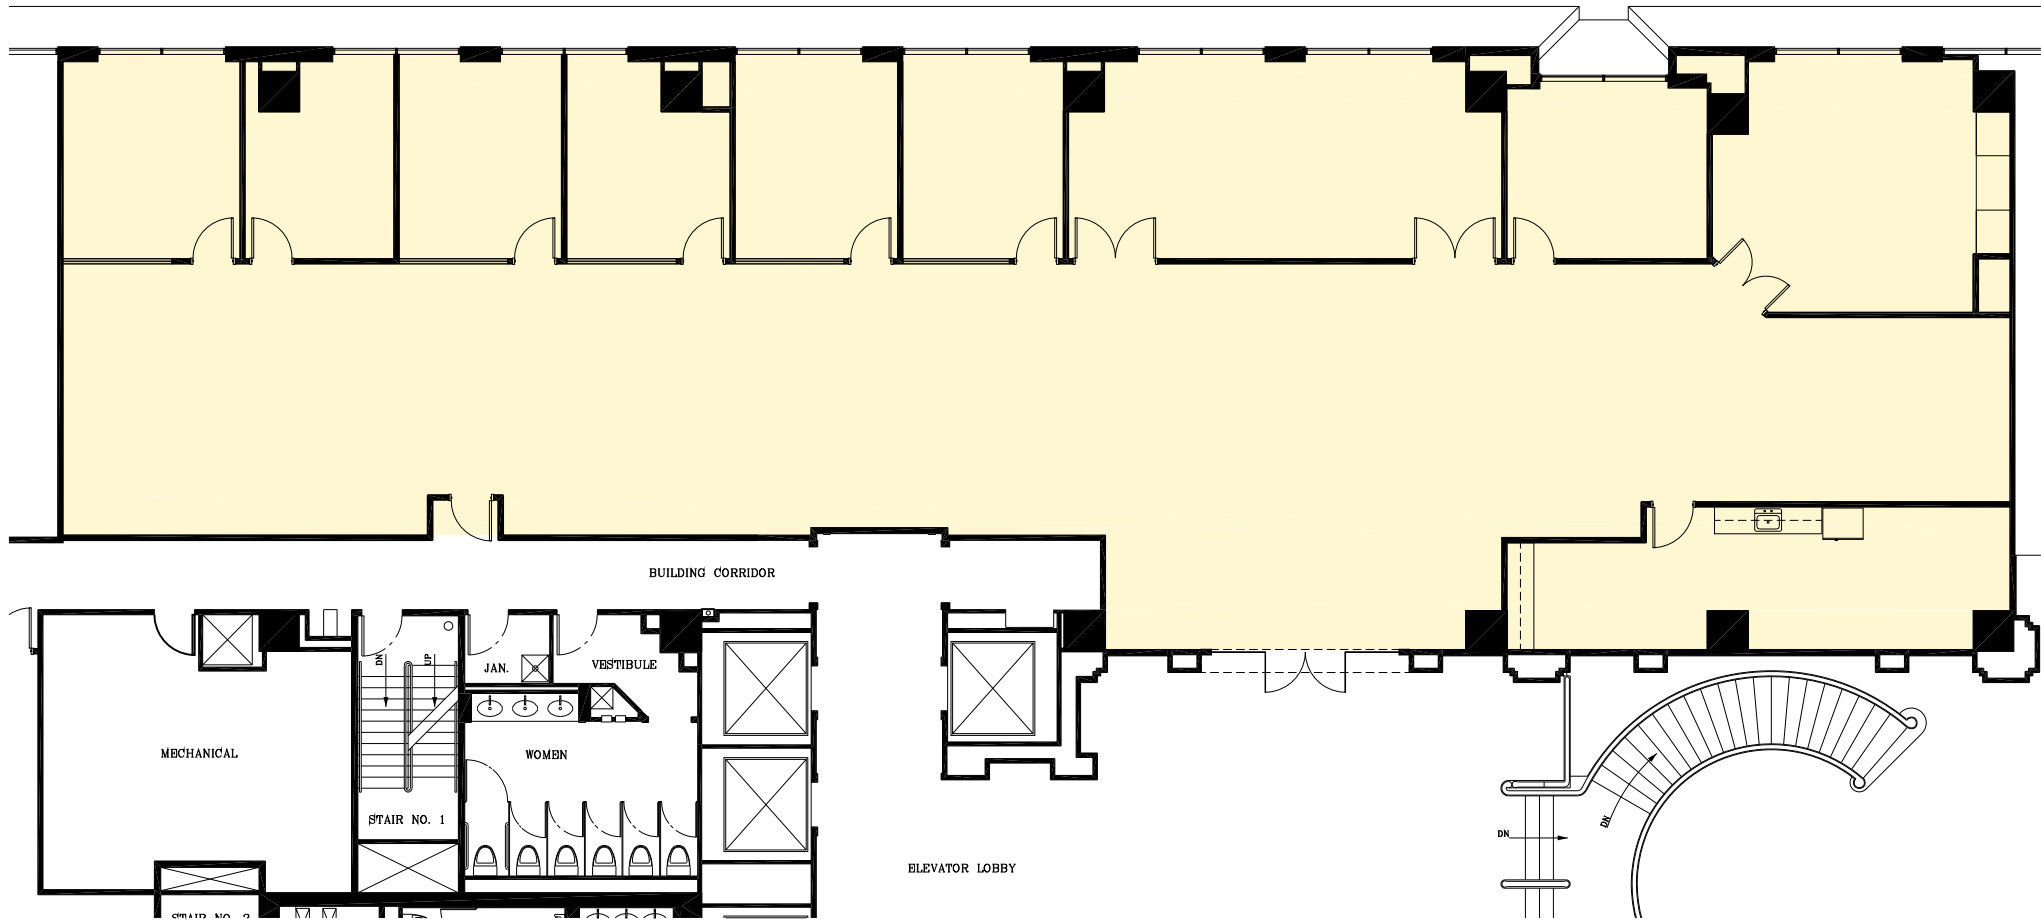

Resurgens Plaza

945 E. Paces Ferry Road Atlanta, GA 30326

12th Floor - Suite 1250
6,800 RSF

Available Space

Zeller

JLL

David Horne
(404) 995-6321
David.Horne@jll.com

Alexis Easterling
(404) 995-6531
Alexis.Easterling@jll.com

ARCHITECTURE + INTERIOR DESIGN
5076 WINTERS CHAPEL RD, SUITE 100
ATLANTA, GA 30380
(404) 770.396.3207