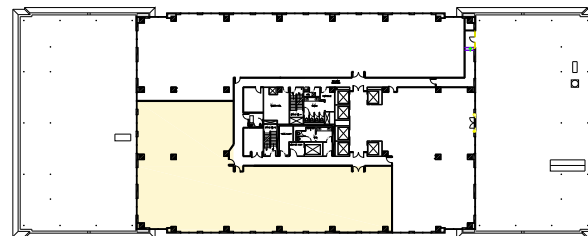

David Horne
(404) 995-6321
David.Horne@jll.com

Alexis Easterling
(404) 995-6531
Alexis.Easterling@jll.com