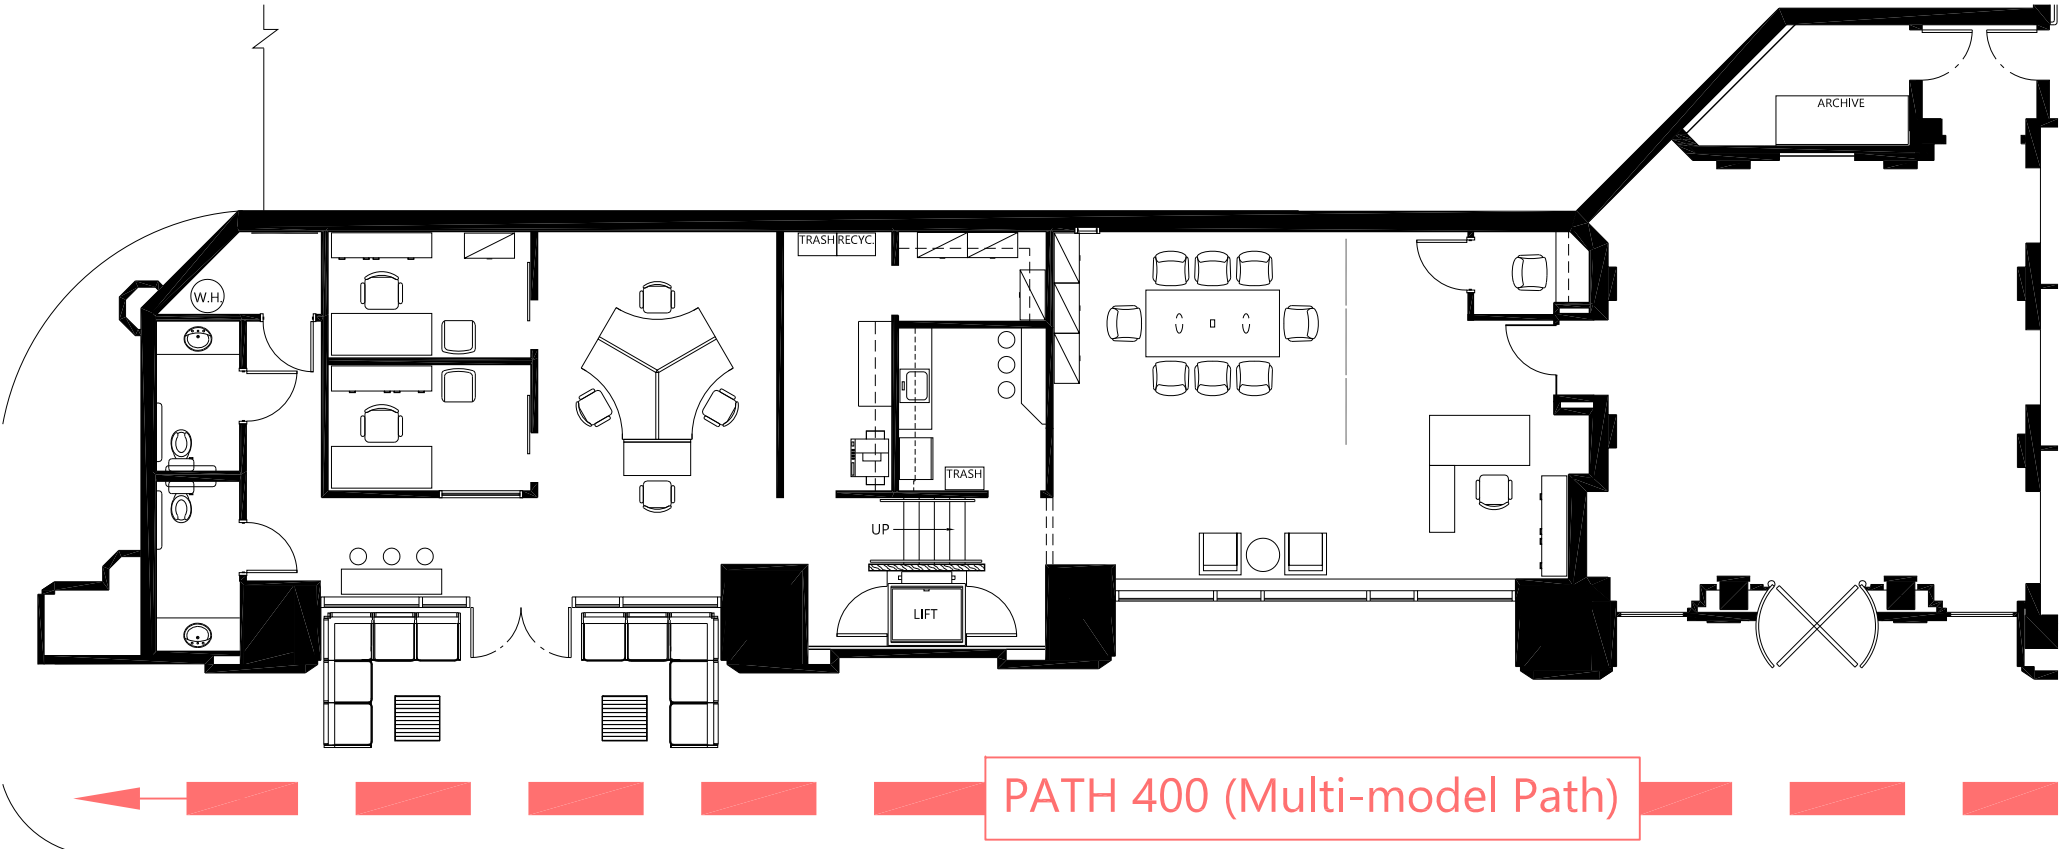

Resurgens Plaza

945 E. Paces Ferry Road Atlanta, GA 30326

1st Floor - Suite 150
2,454 RSF