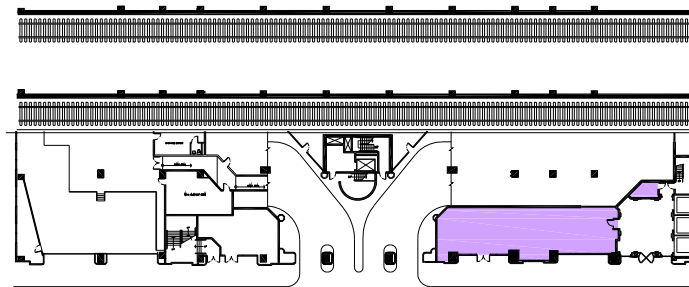

KEY PLAN

**LBA** ARCHITECTURE + INTERIOR DESIGN  
5076 WINTERS CHAPEL RD, SUITE 100  
ATLANTA, GA 30380  
(o) 770.398.3207