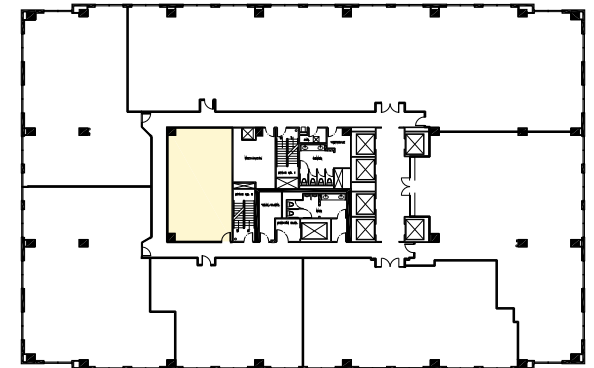

Resurgens Plaza

945 E. Paces Ferry Road Atlanta, GA 30326

22nd Floor - Suite 2200S
977 RSF

Available Space

Zeller

JLL

David Horne
(404) 995-6321
David.Horne@jll.com

Alexis Easterling
(404) 995-6531
Alexis.Easterling@jll.com

ARCHITECTURE + INTERIOR DESIGN
5076 WINTERS CHAPEL RD, SUITE 100
ATLANTA, GA 30360
(o) 770.398.3207