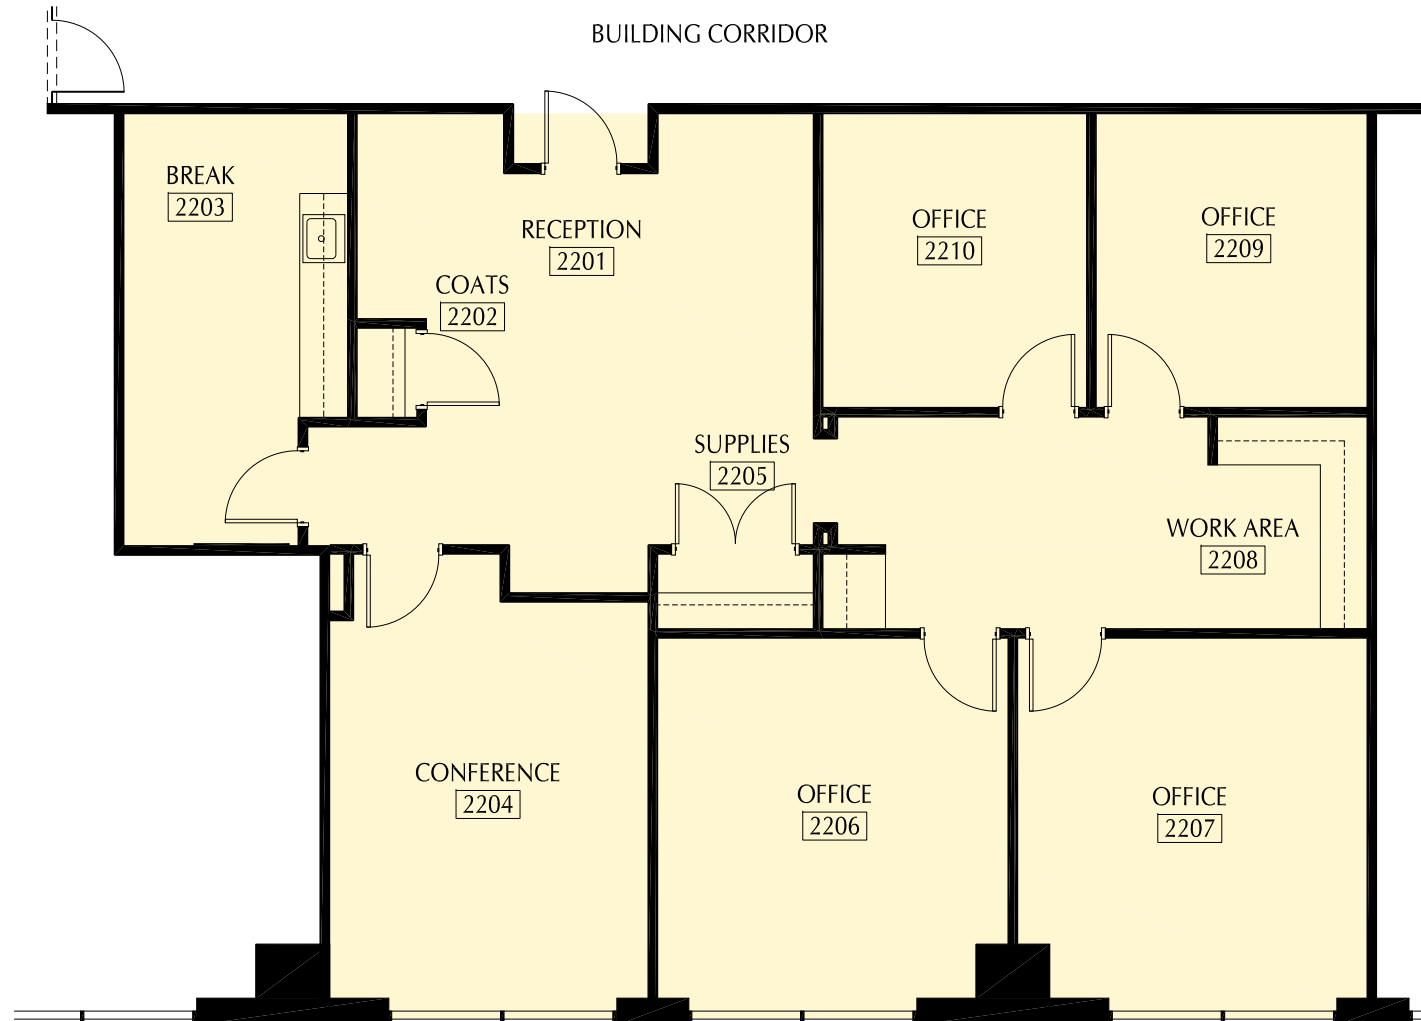

Resurgens Plaza

945 E. Paces Ferry Road Atlanta, GA 30326

22nd Floor - Suite 2270
2,135 RSF

Zeller

JLL

David Horne
(404) 995-6321
David.Horne@jll.com

Alexis Easterling
(404) 995-6531
Alexis.Easterling@jll.com

Schwartz Rollins

LBA

ARCHITECTURE + INTERIOR DESIGN
5076 WINTERS CHAPEL RD, SUITE 100
ATLANTA, GA 30380
(404) 770.396.3207