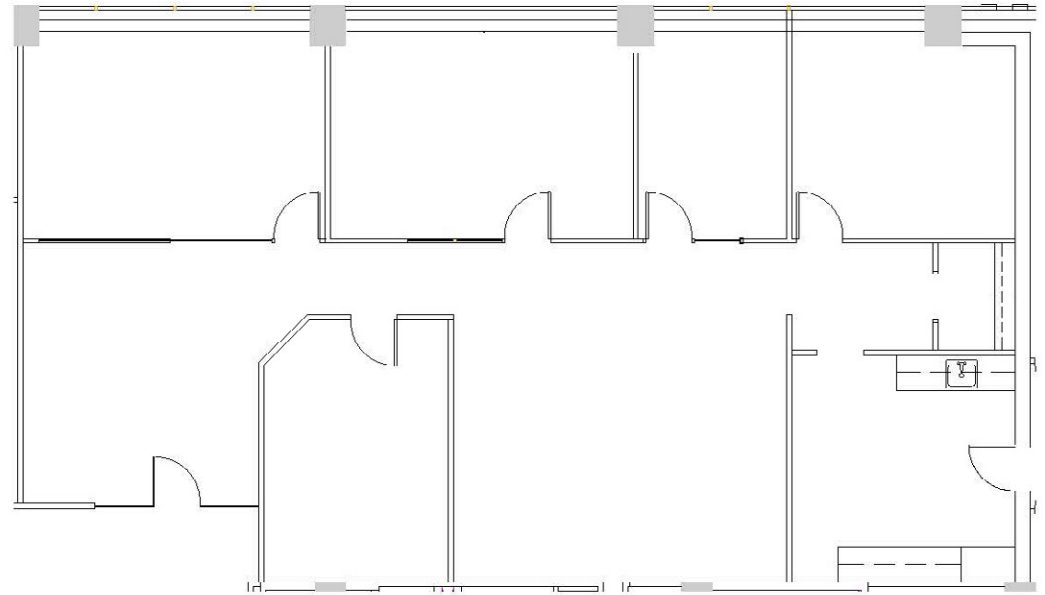

# Suite 1000

2,833 RSF

- » Elevator lobby exposure
- » Break room
- » 5 Offices
- » Reception area

**DAN SWIFT, SIOR, CCIM**

Senior Vice President  
 503 221 4858  
 dan.swift@cbre.com

**LANA BALDOCK, CCIM**