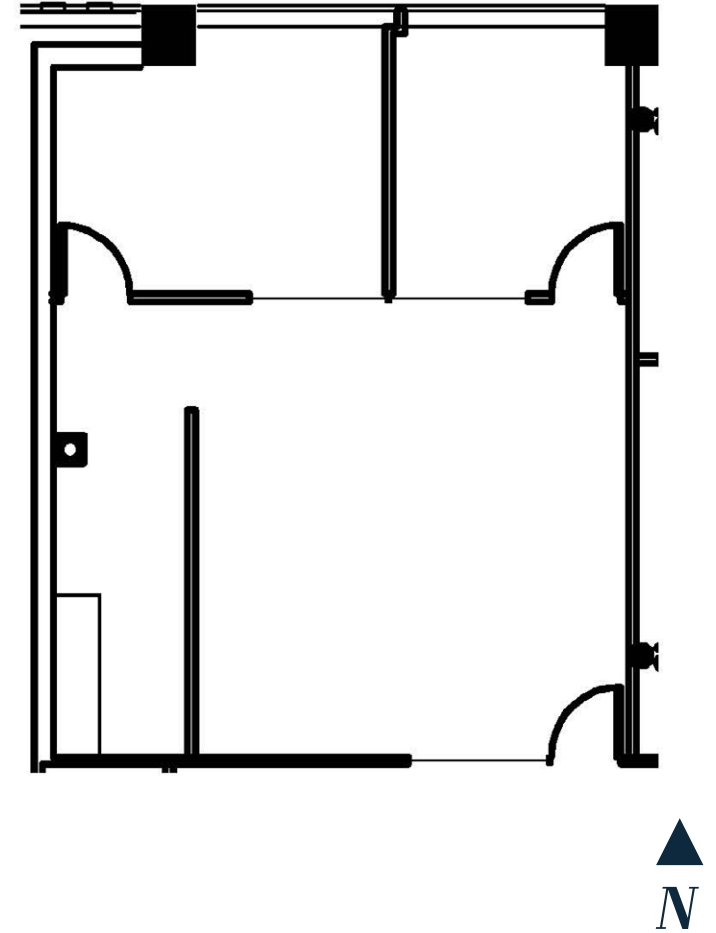

Suite 1010

966 RSF

- » 2 private offices
- » Reception area
- » Work Room
- » Contiguous with Suite 1000, 3,799 RSF

DAN SWIFT, SIOR, CCIM

Senior Vice President

503 221 4858

dan.swift@cbre.com

LANA BALDOCK, CCIM