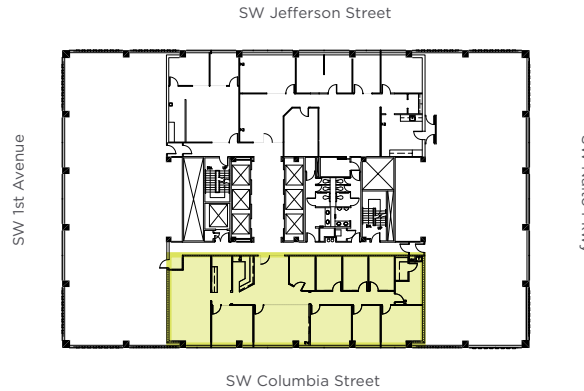

Suite 1050

3,464 RSF

- » Elevator lobby exposure
- » Break room
- » 8 Offices
- » Conference room
- » Reception area

DAN SWIFT, SIOR, CCIM

Senior Vice President
 503 221 4858
 dan.swift@cbre.com

LANA BALDOCK, CCIM