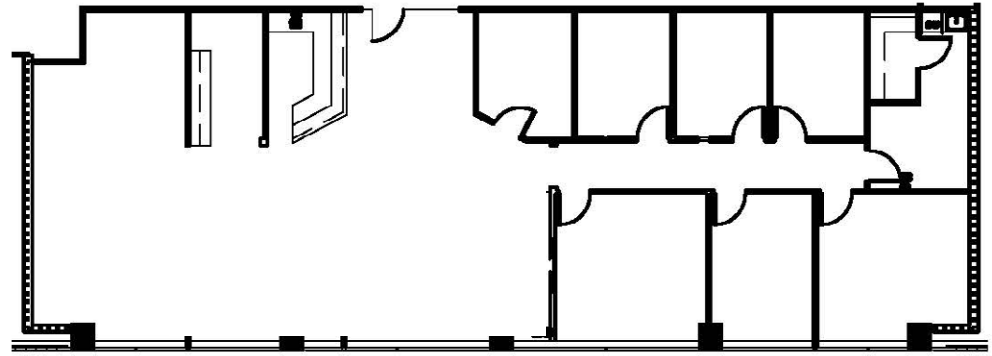

Suite 1050

3,464 RSF

- » Elevator lobby exposure
- » Break room
- » 8 Offices
- » Conference room
- » Reception area

DAN SWIFT, SIOR, CCIM

Senior Vice President
 503 221 4858
 dan.swift@cbre.com

LANA BALDOCK, CCIM