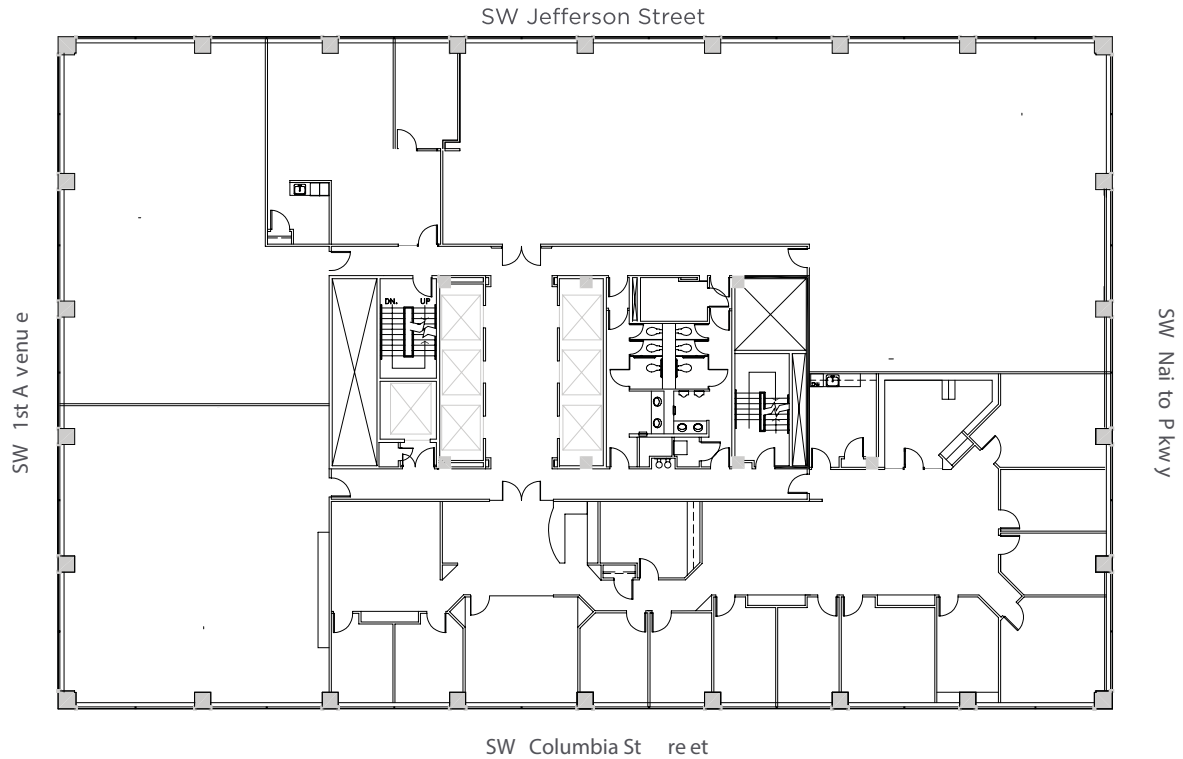

1 SW Columbia, Portland, OR 97204

UMPQUA BANK PLAZA

Floor 18

17,456 RSF

- » Full Floor Availability
- » Partial Professional Services Build Out
- » Existing Improvements in Place

DAN SWIFT, SIOR, CCIM

Senior Vice President