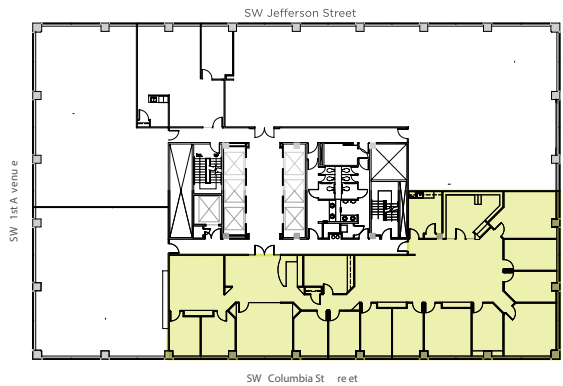

1 SW Columbia, Portland, OR 97204

UMPQUA BANK PLAZA

Suite 1850

5,963 RSF

DAN SWIFT, SIOR, CCIM

Senior Vice President

503 221 4858

dan.swift@cbre.com