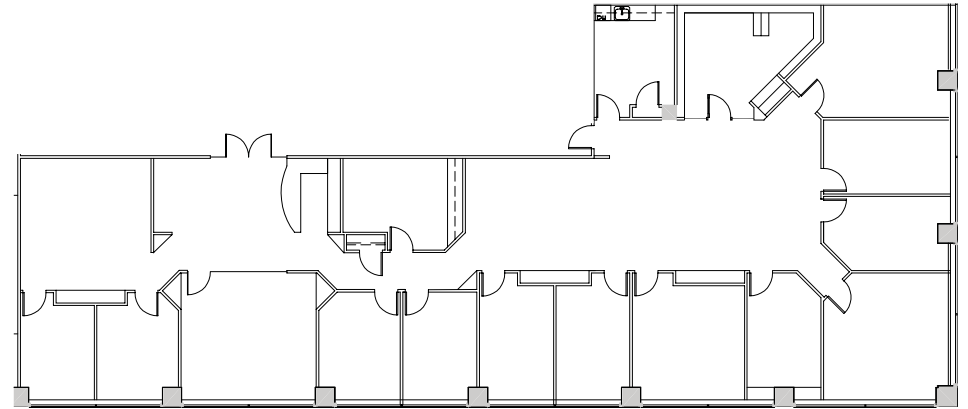

1 SW Columbia, Portland, OR 97204

UMPQUA BANK PLAZA

Suite 1850

5,963 RSF

DAN SWIFT, SIOR, CCIM

Senior Vice President

503 221 4858

dan.swift@cbre.com