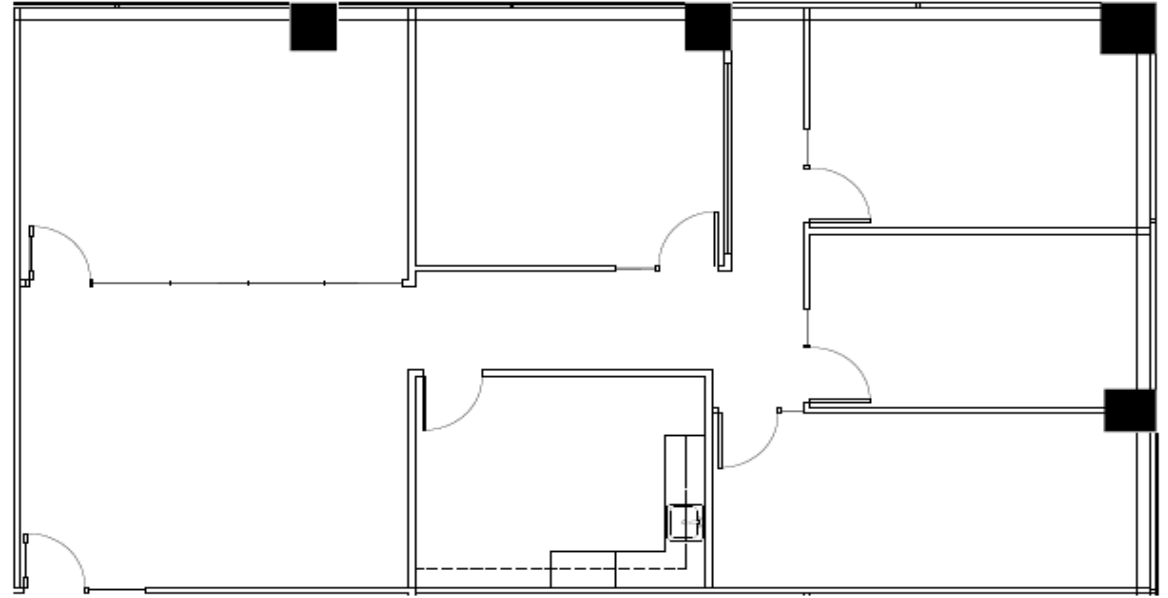

1 SW Columbia, Portland, OR 97204

UMPQUA BANK PLAZA

Suite 430

2,277 RSF

- » Five private offices
- » Breakroom area with sink
- » Located on Building Conference center floor

DAN SWIFT, SIOR, CCIM

Senior Vice President