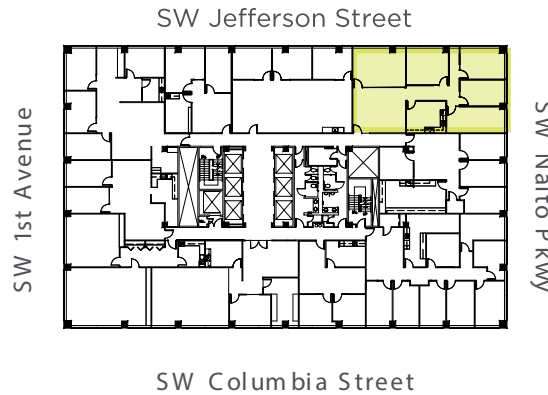

1 SW Columbia, Portland, OR 97204

UMPQUA BANK PLAZA

Suite 430

2,277 RSF

- » Five private offices
- » Breakroom area with sink
- » Located on Building Conference center floor

DAN SWIFT, SIOR, CCIM

Senior Vice President