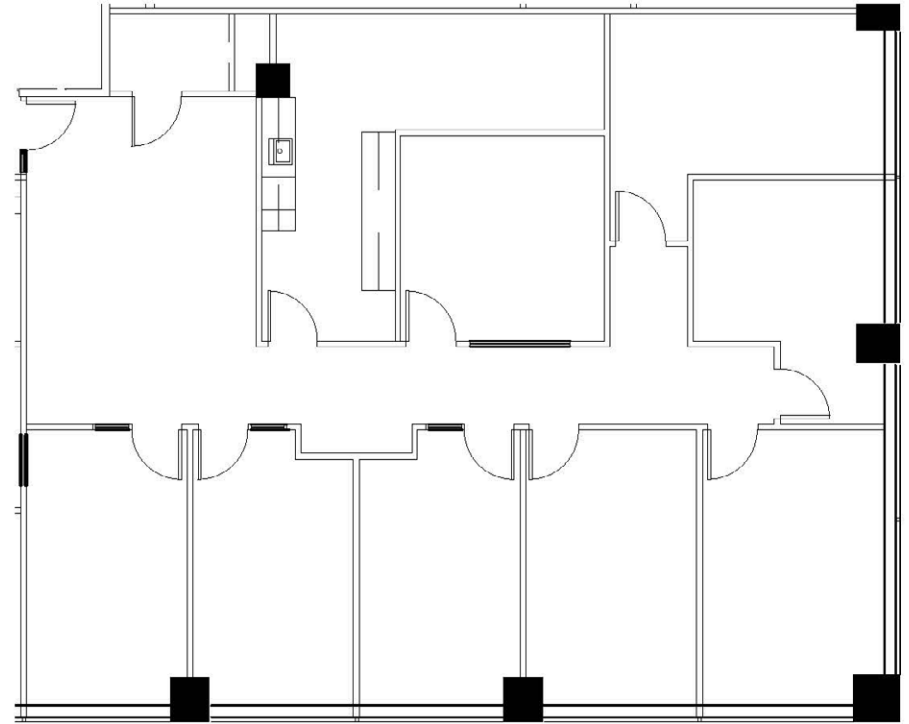

1 SW Columbia, Portland, OR 97204

UMPQUA BANK PLAZA

Suite 475

2,655 RSF

- » River views
- » Reception area
- » Breakroom
- » 8 private offices
- » Corner suite

DAN SWIFT, SIOR, CCIM

Senior Vice President

503 221 4858