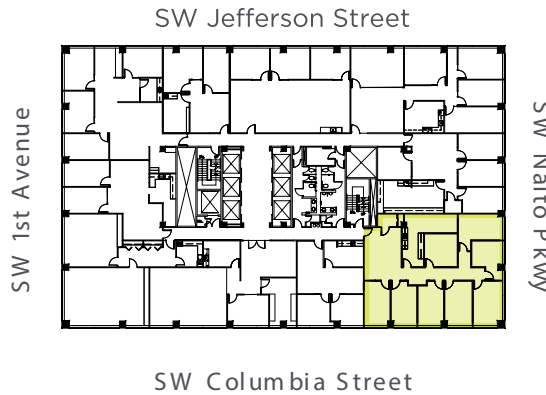

1 SW Columbia, Portland, OR 97204

UMPQUA BANK PLAZA

Suite 475

2,655 RSF

- » River views
- » Reception area
- » Breakroom
- » 8 private offices
- » Corner suite

DAN SWIFT, SIOR, CCIM

Senior Vice President

503 221 4858