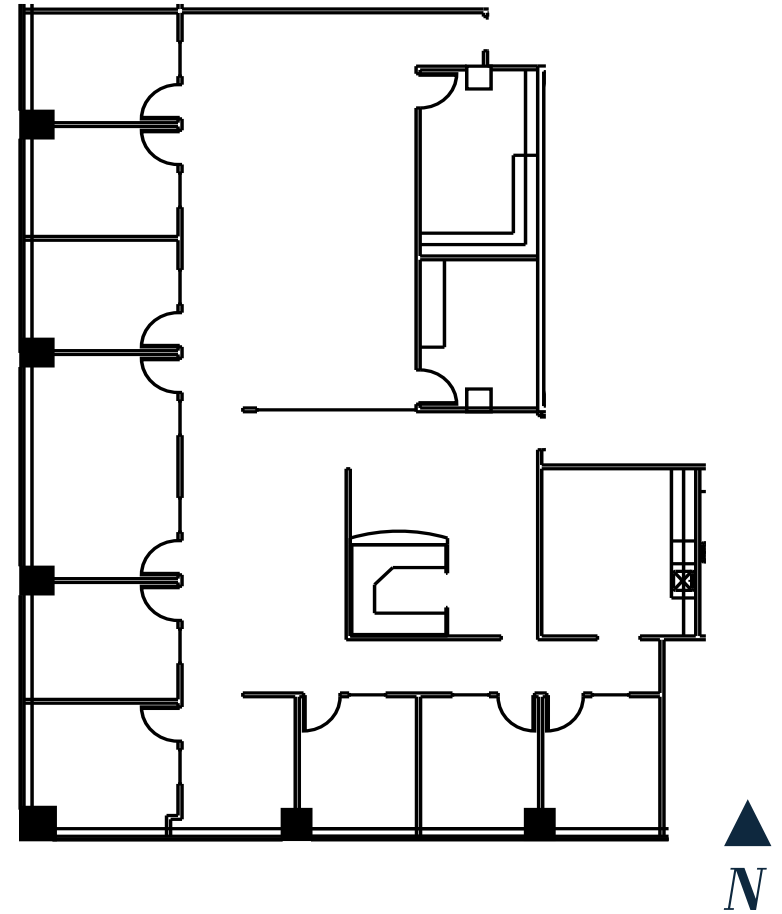

Suite 500

4,190 RSF

- » Available June 1, 2024
- » 8 private offices
- » Break room and work room
- » Conference room

DAN SWIFT, SIOR, CCIM

Senior Vice President
 503 221 4858
 dan.swift@cbre.com

LANA BALDOCK, CCIM