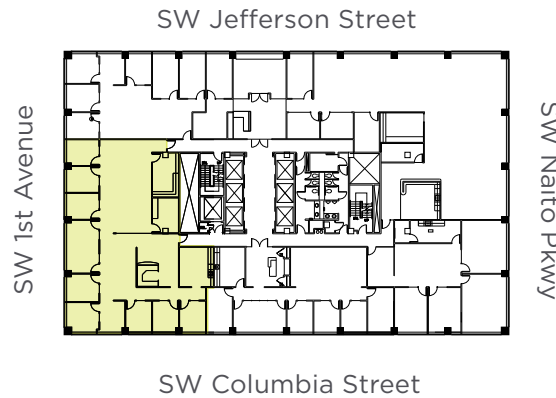

Suite 500

4,190 RSF

- » Available June 1, 2024
- » 8 private offices
- » Break room and work room
- » Conference room

DAN SWIFT, SIOR, CCIM

Senior Vice President
 503 221 4858
 dan.swift@cbre.com

LANA BALDOCK, CCIM