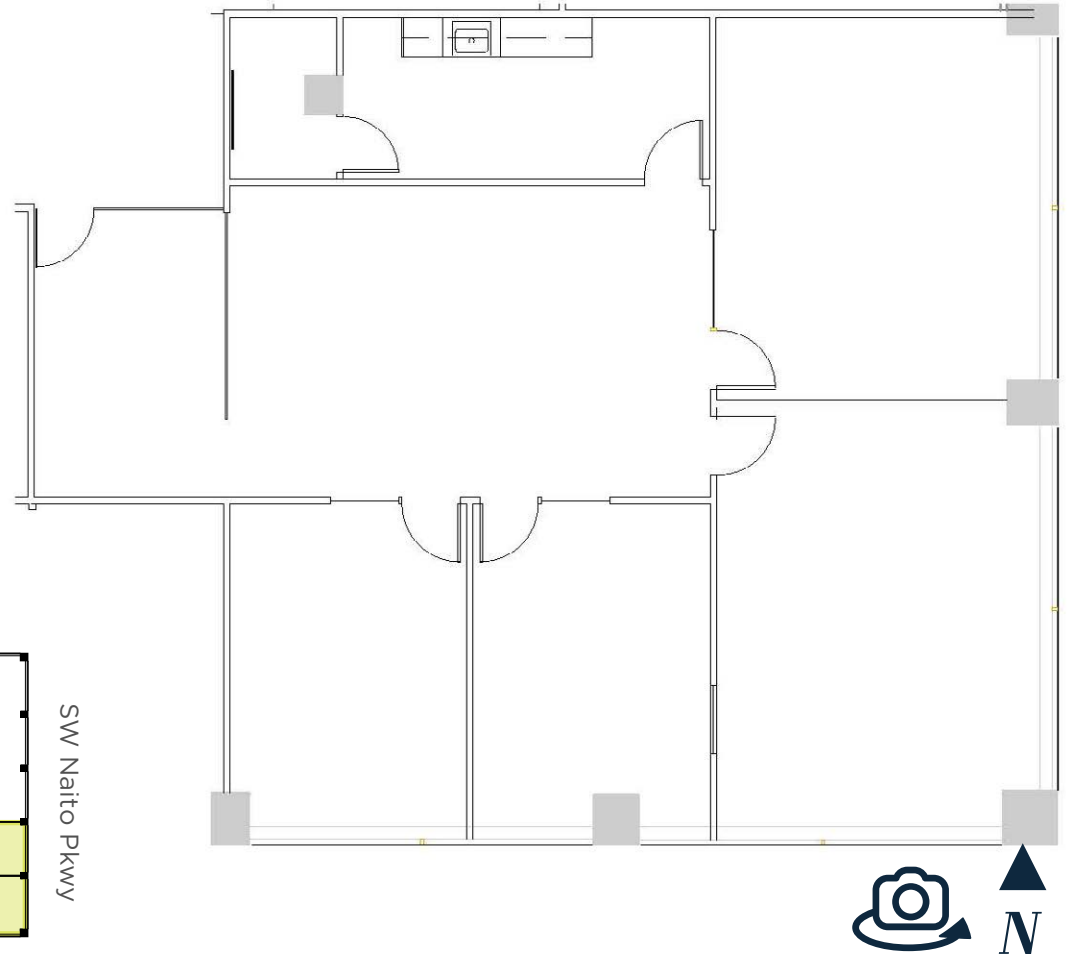

1 SW Columbia, Portland, OR 97204

UMPQUA BANK PLAZA

Suite 525

2,381 RSF

- » Southwestern corner
- » Four private offices
- » Breakroom area with sink and dishwasher

DAN SWIFT, SIOR, CCIM

Senior Vice President