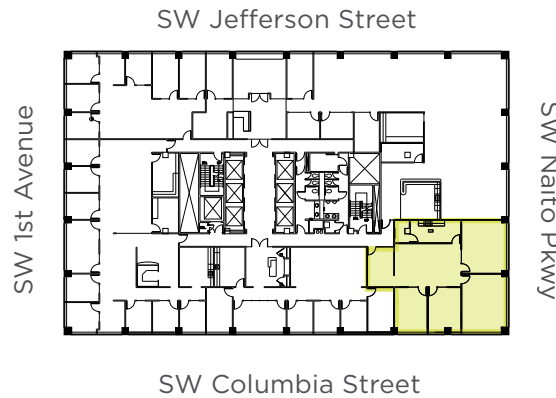

1 SW Columbia, Portland, OR 97204

UMPQUA BANK PLAZA

Suite 525

2,381 RSF

- » Southwestern corner
- » Four private offices
- » Breakroom area with sink and dishwasher

DAN SWIFT, SIOR, CCIM

Senior Vice President