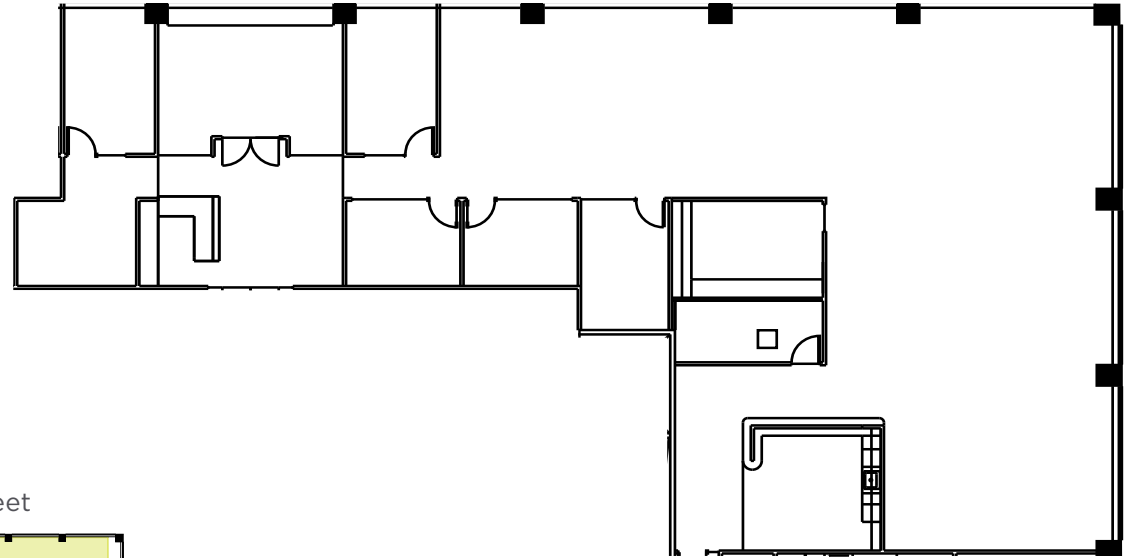

1 SW Columbia, Portland, OR 97204

UMPQUA BANK PLAZA

Suite 550

6,507 RSF

- » Available March 1, 2024
- » Mostly open
- » Southeast corner with river views
- » Lobby face entry

DAN SWIFT, SIOR, CCIM

Senior Vice President