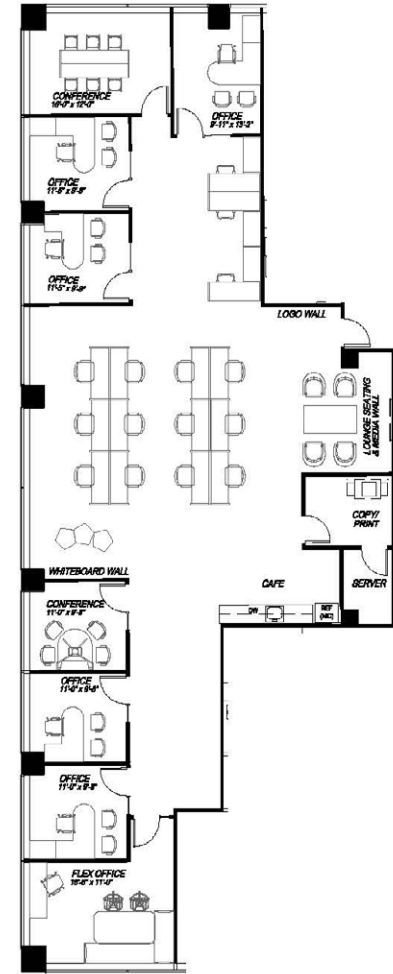

Suite 640

3,835 RSF

- » New move-in ready spec suite
- » Mix of open area and up to 8 private offices
- » Open break room with sink

DAN SWIFT, SIOR, CCIM

Senior Vice President

503 221 4858

dan.swift@cbre.com