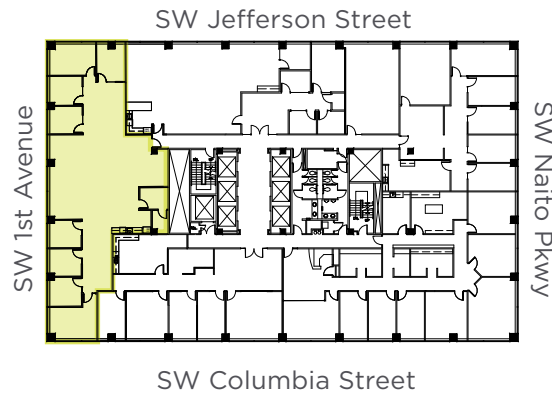

Suite 640

3,835 RSF

- » New move-in ready spec suite
- » Mix of open area and up to 8 private offices
- » Open break room with sink

DAN SWIFT, SIOR, CCIM

Senior Vice President

503 221 4858

dan.swift@cbre.com