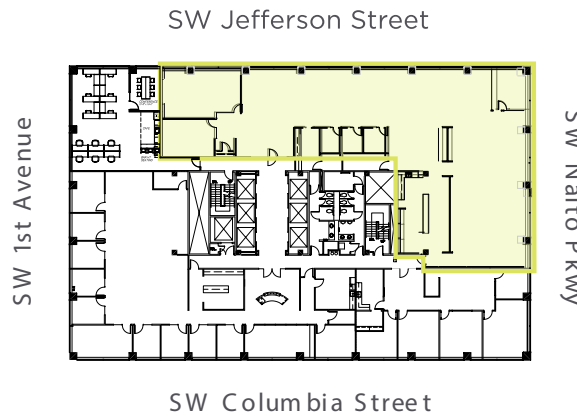

Suite 700

7,740 RSF

- » Lobby Exposure
- » Unobstructed River views
- » Mix of open area and private offices
- » Two sides of glass

DAN SWIFT, SIOR, CCIM

Senior Vice President

503 221 4858

dan.swift@cbre.com