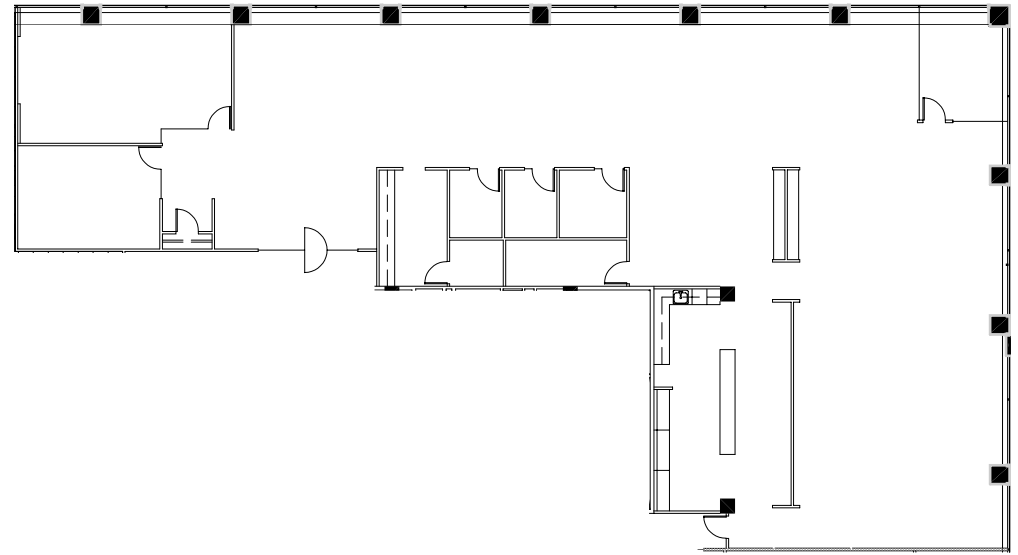

Suite 700

7,740 RSF

- » Lobby Exposure
- » Unobstructed River views
- » Mix of open area and private offices
- » Two sides of glass

DAN SWIFT, SIOR, CCIM

Senior Vice President

503 221 4858

dan.swift@cbre.com